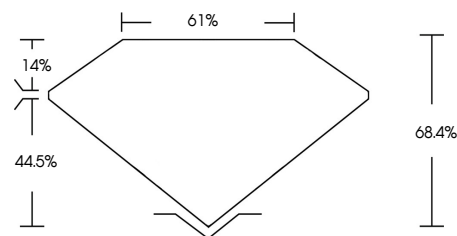

520203221

DIAMOND REPORT **ELECTRONIC COPY**

DIAMOND REPORT

April 12, 2022
IGI Report Number 520203221
Description NATURAL DIAMOND
Shape and Cutting Style OVAL MODIFIED BRILLIANT
Measurements 8.89 x 6.40 x 4.38 mm
GRADING RESULTS
Carat Weight 2.01 CARATS
Color Grade NATURAL FANCY DARK
GREYISH YELLOWISH BROWN

April 12, 2022
IGI Report Number 520203221
Description NATURAL DIAMOND
Shape and Cutting Style OVAL MODIFIED BRILLIANT
Measurements 8.89 x 6.40 x 4.38 mm
GRADING RESULTS
Carat Weight 2.01 CARATS
Color Grade NATURAL FANCY DARK
GREYISH YELLOWISH BROWN

PROPORTIONS

ADDITIONAL GRADING INFORMATION

Fluorescence NONE

ADDITIONAL GRADING INFORMATION

Fluorescence NONE

COLOR

D - F	G - J	K - M	N - R	S - Z	FANCY
Colorless	Near Colorless	Slightly Tinted	Very Light Color	Light Color	

CLARITY

IF	VVS¹⁻²	VS¹⁻²	SJ¹⁻²	I¹⁻³
Internally Flawless	Very Very Slightly Included	Very Slightly Included	Slightly Included	Included

IGI

April 12, 2022
IGI Report No 520203221
NATURAL DIAMOND
OVAL MODIFIED BRILLIANT
8.89 x 6.40 x 4.38 mm
Carat Weight 2.01 CARATS
Color Grade Fancy, Natural
Depth 68.4%
Table 61%
Fluorescence NONE