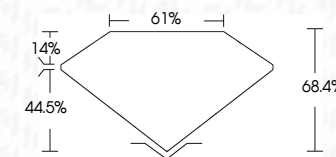

PROPORTIONS

ADDITIONAL GRADING INFORMATION

Fluorescence NONE

ADDITIONAL GRADING INFORMATION

Fluorescence NONE

COLOR

D - F	G - J	K - M	N - R	S - Z	FANCY
Colorless	Near Colorless	Slightly Tinted	Very Light Color	Light Color	

CLARITY

IF	VVS¹⁻²	VS¹⁻²	SJ¹⁻²	I¹⁻³
Internally Flawless	Very Very Slightly Included	Very Slightly Included	Slightly Included	Included

IGI

April 12, 2022
IGI Report No 520203221
NATURAL DIAMOND
OVAL MODIFIED BRILLIANT
8.89 x 6.40 x 4.38 mm
Carat Weight 2.01 CARATS
Color Grade Fancy, Natural
Depth 68.4%
Table 61%
Fluorescence NONE