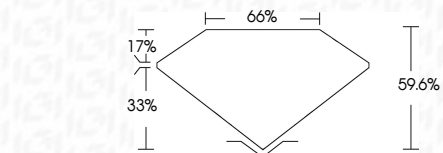

520203222

DIAMOND REPORT **ELECTRONIC COPY**

DIAMOND REPORT

April 12, 2022
 IGI Report Number 520203222
 Description NATURAL DIAMOND
 Shape and Cutting Style OVAL MODIFIED BRILLIANT
 Measurements 6.26 x 4.51 x 2.69 mm
GRADING RESULTS
 Carat Weight 0.69 CARAT
 Color Grade NATURAL FANCY DARK
 GREYISH BROWN

ADDITIONAL GRADING INFORMATION
 Fluorescence NONE

IGI

April 12, 2022
 IGI Report No 520203222
 NATURAL DIAMOND
 OVAL MODIFIED BRILLIANT
 6.26 x 4.51 x 2.69 mm
 Carat Weight 0.69 CARAT
 Color Grade Fancy, Natural
 Depth 56%
 Table 66%
 Fluorescence NONE

April 12, 2022
 IGI Report Number 520203222
 Description NATURAL DIAMOND
 Shape and Cutting Style OVAL MODIFIED BRILLIANT
 Measurements 6.26 x 4.51 x 2.69 mm
GRADING RESULTS
 Carat Weight 0.69 CARAT
 Color Grade NATURAL FANCY DARK
 GREYISH BROWN