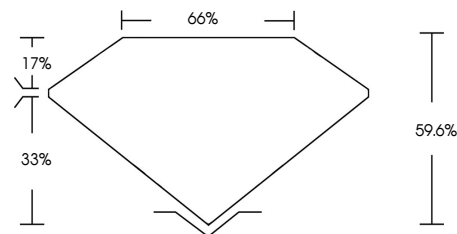

PROPORTIONS

ADDITIONAL GRADING INFORMATION
Fluorescence NONE

COLOR

D - F	G - J	K - M	N - R	S - Z	FANCY
Colorless	Near Colorless	Slightly Tinted	Very Light Color	Light Color	

CLARITY

IF	VVS¹⁻²	VS¹⁻²	SJ¹⁻²	I¹⁻³
Internally Flawless	Very Very Slightly Included	Very Slightly Included	Slightly Included	Included