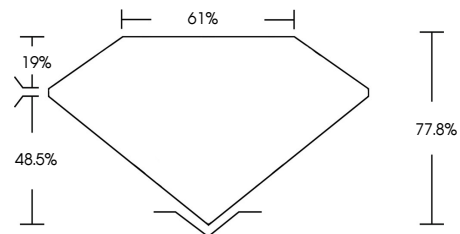

ELECTRONIC COPY

634461234
Report verification at igi.org

June 18, 2024
IGI Report Number **634461234**
Description **NATURAL DIAMOND**
Shape and Cutting Style **OVAL BRILLIANT**
Measurements **10.08 X 8.26 X 6.43 MM**
GRADING RESULTS
Carat Weight **3.63 CARATS**
Color Grade **NATURAL FANCY BLACK**

June 18, 2024
IGI Report Number **634461234**
Description **NATURAL DIAMOND**
Shape and Cutting Style **OVAL BRILLIANT**
Measurements **10.08 X 8.26 X 6.43 MM**
GRADING RESULTS
Carat Weight **3.63 CARATS**
Color Grade **NATURAL FANCY BLACK**
ADDITIONAL GRADING INFORMATION
Fluorescence **NONE**
Inscription(s) **634461234**

PROPORTIONS

Sample Image Used

COLOR

D - F	G - J	K - M	N - R	S - Z	FANCY
Colorless	Near Colorless	Slightly Tinted	Very Light Color	Light Color	

CLARITY

IF	VS ¹⁻²	VS ¹⁻²	SI ¹⁻²	I ¹⁻³
Internally Flawless	Very Very Slightly Included	Very Slightly Included	Slightly Included	Included

ADDITIONAL GRADING INFORMATION

Fluorescence **NONE**
Inscription(s) **634461234**

IGI

June 18, 2024
IGI Report No 634461234
OVAL BRILLIANT
10.08 X 8.26 X 6.43 MM
3.63 CARATS
NATURAL FANCY BLACK
Carat Weight
Color Grade
Depth 77.8%
Table 61%
Girdle
Culet
Fluorescence
Inscriptions(s) NONE 634461234