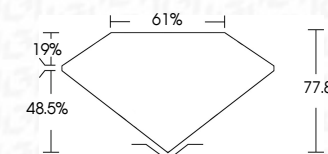

ELECTRONIC COPY

634461234
Report verification at igi.org

June 18, 2024
IGI Report Number **634461234**
Description **NATURAL DIAMOND**
Shape and Cutting Style **OVAL BRILLIANT**
Measurements **10.08 X 8.26 X 6.43 MM**
GRADING RESULTS
Carat Weight **3.63 CARATS**
Color Grade **NATURAL FANCY BLACK**

June 18, 2024
IGI Report Number **634461234**
Description **NATURAL DIAMOND**
Shape and Cutting Style **OVAL BRILLIANT**
Measurements **10.08 X 8.26 X 6.43 MM**
GRADING RESULTS
Carat Weight **3.63 CARATS**
Color Grade **NATURAL FANCY BLACK**
ADDITIONAL GRADING INFORMATION
Fluorescence **NONE**
Inscription(s) **634461234**

PROPORTIONS

Sample Image Used

COLOR

D - F	G - J	K - M	N - R	S - Z	FANCY
Colorless	Near Colorless	Slightly Tinted	Very Light Color	Light Color	

CLARITY

IF	VS ¹⁻²	VS ¹⁻²	SI ¹⁻²	I ¹⁻³
Internally Flawless	Very Very Slightly Included	Very Slightly Included	Slightly Included	Included

ADDITIONAL GRADING INFORMATION

Fluorescence **NONE**
Inscription(s) **634461234**

IGI

June 18, 2024
IGI Report No 634461234
OVAL BRILLIANT
10.08 X 8.26 X 6.43 MM
3.63 CARATS
NATURAL FANCY BLACK
Carat Weight
Color Grade
Depth 77.8%
Table 61%
Girdle
Culet
Fluorescence
Inscriptions(s) NONE 634461234