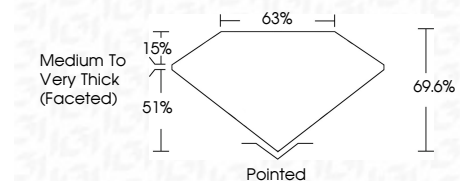

ELECTRONIC COPY

LG640491197
Report verification at igi.org

June 26, 2024
IGI Report Number **LG640491197**
Description **LABORATORY GROWN DIAMOND**
Shape and Cutting Style **SQUARE CUSHION BRILLIANT**
Measurements **8.52 X 8.23 X 5.73 MM**

GRADING RESULTS
Carat Weight **3.78 CARATS**
Color Grade **FANCY VIVID PINK**
Clarity Grade **VVS 2**

ADDITIONAL GRADING INFORMATION
Polish **EXCELLENT**
Symmetry **EXCELLENT**
Fluorescence **SLIGHT**
Inscription(s) **IGI LG640491197**
Comments: This Laboratory Grown Diamond was created by Chemical Vapor Deposition (CVD) growth process. Indications of post-growth treatment.

June 26, 2024
IGI Report No. **LG640491197**
SQUARE CUSHION BRILLIANT
8.52 X 8.23 X 5.73 MM
3.78 CARATS
FANCY VIVID PINK
VVS 2
69.6%
63%
Medium to Very Thick (Faceted)
Pointed
EXCELLENT
EXCELLENT
SLIGHT
IGI LG640491197
Comments: This Laboratory Grown Diamond was created by Chemical Vapor Deposition (CVD) growth process. Indications of post-growth treatment.

GRADING RESULTS
Carat Weight **3.78 CARATS**
Color Grade **FANCY VIVID PINK**
Clarity Grade **VVS 2**

ADDITIONAL GRADING INFORMATION
Polish **EXCELLENT**
Symmetry **EXCELLENT**
Fluorescence **SLIGHT**
Inscription(s) **IGI LG640491197**