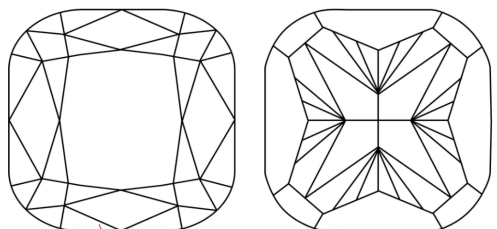

CLARITY CHARACTERISTICS

KEY TO SYMBOLS
Red symbols indicate internal characteristics.
Green symbols indicate external characteristics.