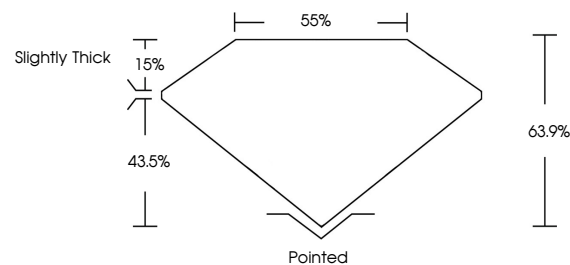

PROPORTIONS