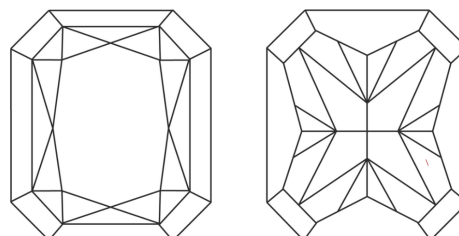

CLARITY CHARACTERISTICS

KEY TO SYMBOLS

Red symbols indicate internal characteristics.
Green symbols indicate external characteristics.

COLOR

D E F G H I J Faint Very Light Light

CLARITY

IF	VS¹⁻²	VS¹⁻²	SI¹⁻²	I¹⁻³
Internally Flawless	Very Very Slightly Included	Very Slightly Included	Slightly Included	Included