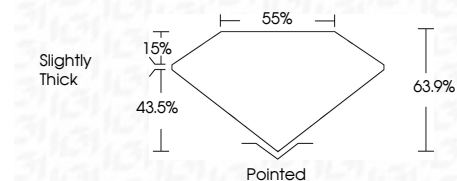

Measurements **11.05 X 7.58 X 4.84 MM**

GRADING RESULTS

Carat Weight **4.01 CARATS**

Color Grade **FANCY VIVID PINK**

Clarity Grade **VVS 2**

Sample Image Used

ADDITIONAL GRADING INFORMATION

Polish **EXCELLENT**

IGI

September 21, 2024
IGI Report No LG652467201
CUT CORNERED RECT. MODIFIED BRILLIANT
11.05 X 7.58 X 4.84 MM
4.01 CARATS
FANCY VIVID PINK
VVS 2
63.9%
15%
Slightly Thick
Pointed
EXCELLENT
EXCELLENT
SLIGHT
IGI LG652467201
Comments: This Laboratory Grown Diamond was created by Chemical Vapor Deposition (CVD) growth process. Indications of post-growth treatment.

GRADING RESULTS

Carat Weight **4.01 CARATS**

Color Grade **FANCY VIVID PINK**

Clarity Grade **VVS 2**

ADDITIONAL GRADING INFORMATION

Polish **EXCELLENT**

Symmetry **EXCELLENT**

Fluorescence **SLIGHT**