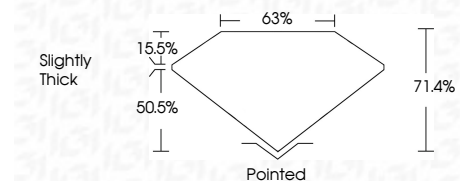

ELECTRONIC COPY

LG654418342
Report verification at igi.org

October 7, 2024
IGI Report Number **LG654418342**
Description **LABORATORY GROWN DIAMOND**
Shape and Cutting Style **CUT CORNERED
RECTANGULAR MODIFIED
BRILLIANT**
Measurements **10.75 X 7.65 X 5.46 MM**

GRADING RESULTS
Carat Weight **4.42 CARATS**
Color Grade **FANCY VIVID BLUISH GREEN**
Clarity Grade **VVS 2**

ADDITIONAL GRADING INFORMATION
Polish **EXCELLENT**
Symmetry **EXCELLENT**
Fluorescence **NONE**
Inscription(s) **IGI LG654418342**
Comments: This Laboratory Grown Diamond was created by Chemical Vapor Deposition (CVD) growth process. Indications of post-growth treatment.

October 7, 2024
IGI Report No LG654418342
CUT CORNERED RECT. MODIFIED BRILLIANT
10.75 X 7.65 X 5.46 MM
4.42 CARATS
FANCY VIVID BLUISH GREEN
VVS 2
71.4%
15.5%
Slightly Thick
Pointed
EXCELLENT
EXCELLENT
NONE
IGI LG654418342
Comments: This Laboratory Grown Diamond was created by Chemical Vapor Deposition (CVD) growth process. Indications of post-growth treatment.

GRADING RESULTS
Carat Weight **4.42 CARATS**
Color Grade **FANCY VIVID BLUISH GREEN**
Clarity Grade **VVS 2**

ADDITIONAL GRADING INFORMATION
Polish **EXCELLENT**
Symmetry **EXCELLENT**
Fluorescence **NONE**
Inscription(s) **IGI LG654418342**