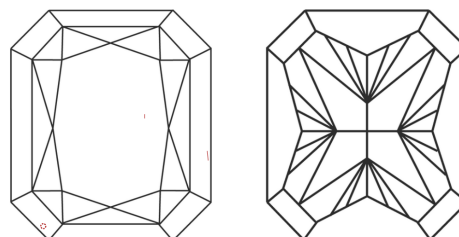

CLARITY CHARACTERISTICS

KEY TO SYMBOLS

Red symbols indicate internal characteristics.
Green symbols indicate external characteristics.

COLOR

D E F G H I J Faint Very Light Light

CLARITY

IF	VS¹⁻²	VS¹⁻²	SI¹⁻²	I¹⁻³
Internally Flawless	Very Very Slightly Included	Very Slightly Included	Slightly Included	Included