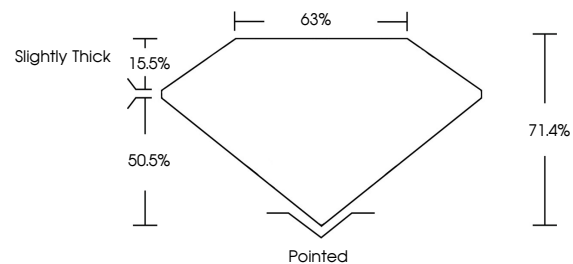

PROPORTIONS