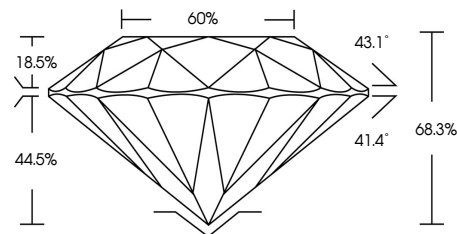

ELECTRONIC COPY

654440855
Report verification at igi.org

April 14, 2025
IGI Report Number **654440855**
Description **NATURAL DIAMOND**
Shape and Cutting Style **ROUND BRILLIANT**
Measurements **10.54 - 10.68 X 7.24 MM**
GRADING RESULTS
Carat Weight **5.36 CARATS**
Color Grade **NATURAL FANCY BLACK**

April 14, 2025
IGI Report Number **654440855**
Description **NATURAL DIAMOND**
Shape and Cutting Style **ROUND BRILLIANT**
Measurements **10.54 - 10.68 X 7.24 MM**
GRADING RESULTS
Carat Weight **5.36 CARATS**
Color Grade **NATURAL FANCY BLACK**
ADDITIONAL GRADING INFORMATION
Fluorescence **NONE**
Inscription(s) **654440855**

PROPORTIONS

Sample Image Used

COLOR

D - F	G - J	K - M	N - R	S - Z	FANCY
Colorless	Near Colorless	Slightly Tinted	Very Light Color	Light Color	

CLARITY

IF	VVS ¹⁻²	VS ¹⁻²	SI ¹⁻²	I ¹⁻³
Internally Flawless	Very Very Slightly Included	Very Slightly Included	Slightly Included	Included

ADDITIONAL GRADING INFORMATION

Fluorescence **NONE**
Inscription(s) **654440855**

IGI

April 14, 2025
IGI Report No **654440855**
ROUND BRILLIANT
Carat Weight **5.36 CARATS**
Color Grade **NATURAL FANCY BLACK**
Depth **68.3%**
Girdle **60%**
Culet **NONE**
Fluorescence
Inscription(s) **654440855**