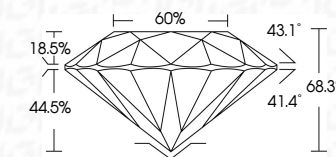

ELECTRONIC COPY

654440855
Report verification at igi.org

April 14, 2025
IGI Report Number **654440855**
Description **NATURAL DIAMOND**
Shape and Cutting Style **ROUND BRILLIANT**
Measurements **10.54 - 10.68 X 7.24 MM**
GRADING RESULTS
Carat Weight **5.36 CARATS**
Color Grade **NATURAL FANCY BLACK**

April 14, 2025
IGI Report Number **654440855**
Description **NATURAL DIAMOND**
Shape and Cutting Style **ROUND BRILLIANT**
Measurements **10.54 - 10.68 X 7.24 MM**
GRADING RESULTS
Carat Weight **5.36 CARATS**
Color Grade **NATURAL FANCY BLACK**
ADDITIONAL GRADING INFORMATION
Fluorescence **NONE**
Inscription(s) **654440855**

PROPORTIONS

Sample Image Used

COLOR

D - F	G - J	K - M	N - R	S - Z	FANCY
Colorless	Near Colorless	Slightly Tinted	Very Light Color	Light Color	

CLARITY

IF	VVS ¹⁻²	VS ¹⁻²	SI ¹⁻²	I ¹⁻³
Internally Flawless	Very Very Slightly Included	Very Slightly Included	Slightly Included	Included

ADDITIONAL GRADING INFORMATION

Fluorescence **NONE**
Inscription(s) **654440855**

IGI

April 14, 2025
IGI Report No **654440855**
ROUND BRILLIANT
Carat Weight **5.36 CARATS**
Color Grade **NATURAL FANCY BLACK**
Depth **68.3%**
Girdle **60%**
Culet **NONE**
Fluorescence
Inscription(s) **654440855**