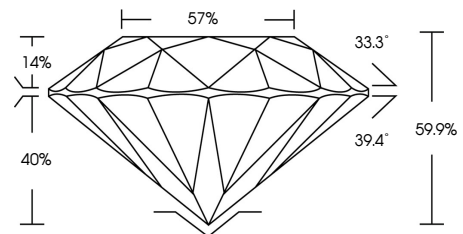

ELECTRONIC COPY

654440862
Report verification at igi.org

April 14, 2025
IGI Report Number **654440862**
Description **NATURAL DIAMOND**
Shape and Cutting Style **ROUND BRILLIANT**
Measurements **5.75 - 5.77 X 3.45 MM**
GRADING RESULTS
Carat Weight **0.74 CARAT**
Color Grade **NATURAL FANCY BLACK**

April 14, 2025
IGI Report Number **654440862**
Description **NATURAL DIAMOND**
Shape and Cutting Style **ROUND BRILLIANT**
Measurements **5.75 - 5.77 X 3.45 MM**
GRADING RESULTS
Carat Weight **0.74 CARAT**
Color Grade **NATURAL FANCY BLACK**
ADDITIONAL GRADING INFORMATION
Fluorescence **NONE**
Inscription(s) **654440862**

PROPORTIONS

Sample Image Used

COLOR

D - F	G - J	K - M	N - R	S - Z	FANCY
Colorless	Near Colorless	Slightly Tinted	Very Light Color	Light Color	

CLARITY

IF	VVS ¹⁻²	VS ¹⁻²	SI ¹⁻²	I ¹⁻³
Internally Flawless	Very Very Slightly Included	Very Slightly Included	Slightly Included	Included