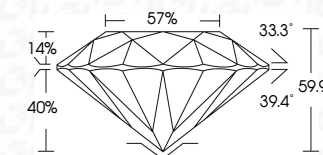

ELECTRONIC COPY

654440862
Report verification at igi.org

April 14, 2025
IGI Report Number **654440862**
Description **NATURAL DIAMOND**
Shape and Cutting Style **ROUND BRILLIANT**
Measurements **5.75 - 5.77 X 3.45 MM**
GRADING RESULTS
Carat Weight **0.74 CARAT**
Color Grade **NATURAL FANCY BLACK**

April 14, 2025
IGI Report Number **654440862**
Description **NATURAL DIAMOND**
Shape and Cutting Style **ROUND BRILLIANT**
Measurements **5.75 - 5.77 X 3.45 MM**
GRADING RESULTS
Carat Weight **0.74 CARAT**
Color Grade **NATURAL FANCY BLACK**
ADDITIONAL GRADING INFORMATION
Fluorescence **NONE**
Inscription(s) **654440862**

PROPORTIONS

Sample Image Used

COLOR

D - F	G - J	K - M	N - R	S - Z	FANCY
Colorless	Near Colorless	Slightly Tinted	Very Light Color	Light Color	

CLARITY

IF	VVS ¹⁻²	VS ¹⁻²	SI ¹⁻²	I ¹⁻³
Internally Flawless	Very Very Slightly Included	Very Slightly Included	Slightly Included	Included