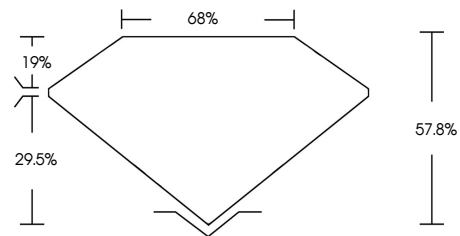

**ELECTRONIC COPY**

654440876  
Report verification at [igi.org](http://igi.org)

April 14, 2025  
IGI Report Number **654440876**  
Description **NATURAL DIAMOND**  
Shape and Cutting Style **SQUARE EMERALD**  
Measurements **5.69 X 5.64 X 3.26 MM**  
**GRADING RESULTS**  
Carat Weight **1.08 CARAT**  
Color Grade **NATURAL FANCY BLACK**

April 14, 2025  
IGI Report Number **654440876**  
Description **NATURAL DIAMOND**  
Shape and Cutting Style **SQUARE EMERALD**  
Measurements **5.69 X 5.64 X 3.26 MM**  
**GRADING RESULTS**  
Carat Weight **1.08 CARAT**  
Color Grade **NATURAL FANCY BLACK**  
**ADDITIONAL GRADING INFORMATION**  
Fluorescence **NONE**  
Inscription(s) **654440876**

**PROPORTIONS**

Sample Image Used

**COLOR**

D - F	G - J	K - M	N - R	S - Z	FANCY
Colorless	Near Colorless	Slightly Tinted	Very Light Color	Light Color	

**CLARITY**

IF	VVS <sup>1-2</sup>	VS <sup>1-2</sup>	SI <sup>1-2</sup>	I <sup>1-3</sup>
Internally Flawless	Very Very Slightly Included	Very Slightly Included	Slightly Included	Included

**ADDITIONAL GRADING INFORMATION**

Fluorescence **NONE**  
Inscription(s) **654440876**

**IGI**

April 14, 2025  
IGI Report No. 654440876  
**SQUARE EMERALD**  
1.08 CARAT  
5.69 X 5.64 X 3.26 MM  
NATURAL FANCY BLACK  
1.08 CARAT  
NATURAL FANCY BLACK  
57.8%  
68%  
NONE  
654440876