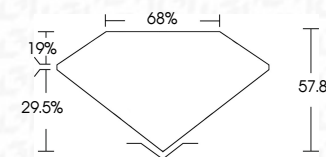

**ELECTRONIC COPY**

654440876  
Report verification at [igi.org](http://igi.org)

April 14, 2025  
IGI Report Number **654440876**  
Description **NATURAL DIAMOND**  
Shape and Cutting Style **SQUARE EMERALD**  
Measurements **5.69 X 5.64 X 3.26 MM**  
**GRADING RESULTS**  
Carat Weight **1.08 CARAT**  
Color Grade **NATURAL FANCY BLACK**

April 14, 2025  
IGI Report Number **654440876**  
Description **NATURAL DIAMOND**  
Shape and Cutting Style **SQUARE EMERALD**  
Measurements **5.69 X 5.64 X 3.26 MM**  
**GRADING RESULTS**  
Carat Weight **1.08 CARAT**  
Color Grade **NATURAL FANCY BLACK**  
**ADDITIONAL GRADING INFORMATION**  
Fluorescence **NONE**  
Inscription(s) **654440876**

**PROPORTIONS**

Sample Image Used

**COLOR**

D - F	G - J	K - M	N - R	S - Z	FANCY
Colorless	Near Colorless	Slightly Tinted	Very Light Color	Light Color	

**CLARITY**

IF	VVS <sup>1-2</sup>	VS <sup>1-2</sup>	SI <sup>1-2</sup>	I <sup>1-3</sup>
Internally Flawless	Very Very Slightly Included	Very Slightly Included	Slightly Included	Included

**ADDITIONAL GRADING INFORMATION**

Fluorescence **NONE**  
Inscription(s) **654440876**

**IGI**

April 14, 2025  
IGI Report No. 654440876  
**SQUARE EMERALD**  
1.08 CARAT  
5.69 X 5.64 X 3.26 MM  
NATURAL FANCY BLACK  
1.08 CARAT  
NATURAL FANCY BLACK  
57.8%  
68%  
NONE  
654440876