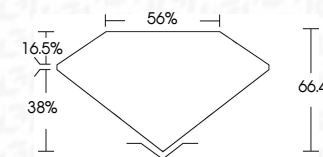

COLOR

D - F	G - J	K - M	N - R	S - Z	FANCY
Colorless	Near Colorless	Slightly Tinted	Very Light Color	Light Color	

CLARITY

IF	VVS¹⁻²	VS¹⁻²	SI¹⁻²	I¹⁻³
Internally Flawless	Very Very Slightly Included	Very Slightly Included	Slightly Included	Included

ADDITIONAL GRADING INFORMATION

Fluorescence **NONE**
Inscription(s) **654442319**