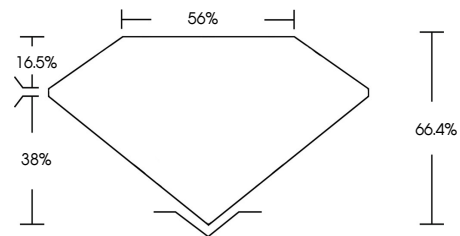

ELECTRONIC COPY

654442319
Report verification at igi.org

May 15, 2025
IGI Report Number **654442319**
Description **NATURAL DIAMOND**
Shape and Cutting Style **SQUARE EMERALD CUT**
Measurements **5.96 X 5.90 X 3.92 MM**
GRADING RESULTS
Carat Weight **1.39 CARAT**
Color Grade **BLACK, TREATED COLOR**

May 15, 2025
IGI Report Number **654442319**
Description **NATURAL DIAMOND**
Shape and Cutting Style **SQUARE EMERALD CUT**
Measurements **5.96 X 5.90 X 3.92 MM**
GRADING RESULTS
Carat Weight **1.39 CARAT**
Color Grade **BLACK, TREATED COLOR**

ADDITIONAL GRADING INFORMATION

Fluorescence **NONE**
Inscription(s) **654442319**

PROPORTIONS

Sample Image Used