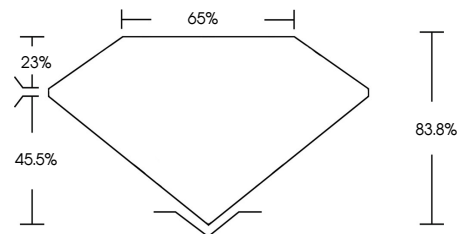

ELECTRONIC COPY

654442350
Report verification at igi.org

May 15, 2025
IGI Report Number **654442350**
Description **NATURAL DIAMOND**
Shape and Cutting Style **PEAR BRILLIANT**
Measurements **8.13 X 6.23 X 5.22 MM**
GRADING RESULTS
Carat Weight **1.95 CARAT**
Color Grade **BLACK, TREATED COLOR**

May 15, 2025
IGI Report Number **654442350**
Description **NATURAL DIAMOND**
Shape and Cutting Style **PEAR BRILLIANT**
Measurements **8.13 X 6.23 X 5.22 MM**
GRADING RESULTS
Carat Weight **1.95 CARAT**
Color Grade **BLACK, TREATED COLOR**
ADDITIONAL GRADING INFORMATION
Fluorescence **NONE**
Inscription(s) **654442350**

PROPORTIONS

Sample Image Used

COLOR

D - F	G - J	K - M	N - R	S - Z	FANCY
Colorless	Near Colorless	Slightly Tinted	Very Light Color	Light Color	

CLARITY

IF	VVS ¹⁻²	VS ¹⁻²	SI ¹⁻²	I ¹⁻³
Internally Flawless	Very Very Slightly Included	Very Slightly Included	Slightly Included	Included