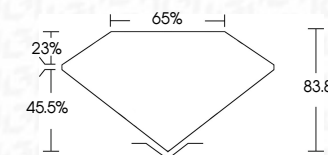

ELECTRONIC COPY

654442350
Report verification at igi.org

May 15, 2025
IGI Report Number **654442350**
Description **NATURAL DIAMOND**
Shape and Cutting Style **PEAR BRILLIANT**
Measurements **8.13 X 6.23 X 5.22 MM**
GRADING RESULTS
Carat Weight **1.95 CARAT**
Color Grade **BLACK, TREATED COLOR**

May 15, 2025
IGI Report Number **654442350**
Description **NATURAL DIAMOND**
Shape and Cutting Style **PEAR BRILLIANT**
Measurements **8.13 X 6.23 X 5.22 MM**
GRADING RESULTS
Carat Weight **1.95 CARAT**
Color Grade **BLACK, TREATED COLOR**
ADDITIONAL GRADING INFORMATION
Fluorescence **NONE**
Inscription(s) **654442350**

PROPORTIONS

Sample Image Used

COLOR

D - F	G - J	K - M	N - R	S - Z	FANCY
Colorless	Near Colorless	Slightly Tinted	Very Light Color	Light Color	

CLARITY

IF	VVS ¹⁻²	VS ¹⁻²	SI ¹⁻²	I ¹⁻³
Internally Flawless	Very Very Slightly Included	Very Slightly Included	Slightly Included	Included