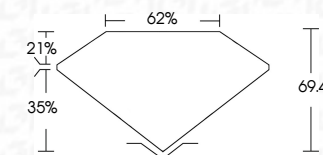

ELECTRONIC COPY

654442399
Report verification at igi.org

May 16, 2025
IGI Report Number **654442399**
Description **NATURAL DIAMOND**
Shape and Cutting Style **SQUARE CUSHION MODIFIED BRILLIANT**
Measurements **8.41 X 8.33 X 5.78 MM**
GRADING RESULTS
Carat Weight **3.97 CARATS**
Color Grade **BLACK, TREATED COLOR**

May 16, 2025
IGI Report Number **654442399**
Description **NATURAL DIAMOND**
Shape and Cutting Style **SQUARE CUSHION MODIFIED BRILLIANT**
Measurements **8.41 X 8.33 X 5.78 MM**
GRADING RESULTS
Carat Weight **3.97 CARATS**
Color Grade **BLACK, TREATED COLOR**
ADDITIONAL GRADING INFORMATION
Fluorescence **NONE**
Inscription(s) **654442399**

PROPORTIONS

Sample Image Used

COLOR

D - F	G - J	K - M	N - R	S - Z	FANCY
Colorless	Near Colorless	Slightly Tinted	Very Light Color	Light Color	

CLARITY

IF	VVS ¹⁻²	VS ¹⁻²	SI ¹⁻²	I ¹⁻³
Internally Flawless	Very Very Slightly Included	Very Slightly Included	Slightly Included	Included

ADDITIONAL GRADING INFORMATION

Fluorescence **NONE**
Inscription(s) **654442399**

IGI

May 16, 2025
IGI Report No 654442399
SQUARE CUSHION MODIFIED BRILLIANT
Carat Weight **3.97 CARATS**
Color Grade **BLACK, TREATED COLOR**
Depth **69.4%**
Girdle **62%**
Culet **NONE**
Fluorescence **NONE**
Inscription(s) **654442399**