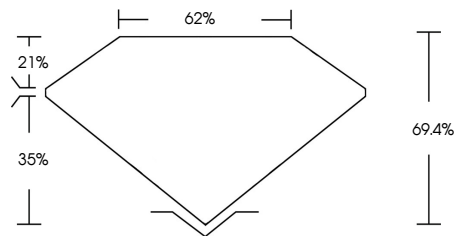

ELECTRONIC COPY

654442399
Report verification at igi.org

May 16, 2025
IGI Report Number **654442399**
Description **NATURAL DIAMOND**
Shape and Cutting Style **SQUARE CUSHION MODIFIED BRILLIANT**
Measurements **8.41 X 8.33 X 5.78 MM**
GRADING RESULTS
Carat Weight **3.97 CARATS**
Color Grade **BLACK, TREATED COLOR**

May 16, 2025
IGI Report Number **654442399**
Description **NATURAL DIAMOND**
Shape and Cutting Style **SQUARE CUSHION MODIFIED BRILLIANT**
Measurements **8.41 X 8.33 X 5.78 MM**
GRADING RESULTS
Carat Weight **3.97 CARATS**
Color Grade **BLACK, TREATED COLOR**
ADDITIONAL GRADING INFORMATION
Fluorescence **NONE**
Inscription(s) **654442399**

PROPORTIONS

Sample Image Used

COLOR

D - F	G - J	K - M	N - R	S - Z	FANCY
Colorless	Near Colorless	Slightly Tinted	Very Light Color	Light Color	

CLARITY

IF	VVS ¹⁻²	VS ¹⁻²	SI ¹⁻²	I ¹⁻³
Internally Flawless	Very Very Slightly Included	Very Slightly Included	Slightly Included	Included

ADDITIONAL GRADING INFORMATION

Fluorescence **NONE**
Inscription(s) **654442399**

IGI

May 16, 2025
IGI Report No 654442399
SQUARE CUSHION MODIFIED BRILLIANT
Carat Weight **3.97 CARATS**
Color Grade **BLACK, TREATED COLOR**
Depth **69.4%**
Girdle **62%**
Culet **NONE**
Fluorescence **NONE**
Inscription(s) **654442399**