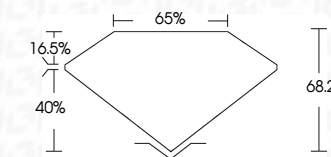

ELECTRONIC COPY

654442422
Report verification at igi.org

May 16, 2025
IGI Report Number **654442422**
Description **NATURAL DIAMOND**
Shape and Cutting Style **PEAR MODIFIED BRILLIANT**
Measurements **12.54 X 8.83 X 6.02 MM**
GRADING RESULTS
Carat Weight **5.50 CARATS**
Color Grade **BLACK, TREATED COLOR**

May 16, 2025
IGI Report Number **654442422**
Description **NATURAL DIAMOND**
Shape and Cutting Style **PEAR MODIFIED BRILLIANT**
Measurements **12.54 X 8.83 X 6.02 MM**
GRADING RESULTS
Carat Weight **5.50 CARATS**
Color Grade **BLACK, TREATED COLOR**
ADDITIONAL GRADING INFORMATION
Fluorescence **NONE**
Inscription(s) **IGI 654442422**

PROPORTIONS

Sample Image Used

COLOR

D - F	G - J	K - M	N - R	S - Z	FANCY
Colorless	Near Colorless	Slightly Tinted	Very Light Color	Light Color	

CLARITY

IF	VVS ¹⁻²	VS ¹⁻²	SI ¹⁻²	I ¹⁻³
Internally Flawless	Very Very Slightly Included	Very Slightly Included	Slightly Included	Included