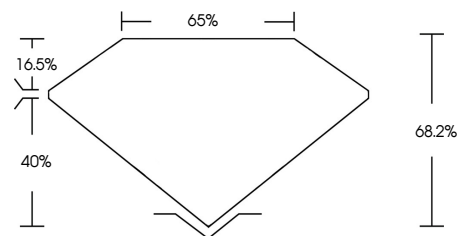

ELECTRONIC COPY

654442422
Report verification at igi.org

May 16, 2025
IGI Report Number **654442422**
Description **NATURAL DIAMOND**
Shape and Cutting Style **PEAR MODIFIED BRILLIANT**
Measurements **12.54 X 8.83 X 6.02 MM**
GRADING RESULTS
Carat Weight **5.50 CARATS**
Color Grade **BLACK, TREATED COLOR**

May 16, 2025
IGI Report Number **654442422**
Description **NATURAL DIAMOND**
Shape and Cutting Style **PEAR MODIFIED BRILLIANT**
Measurements **12.54 X 8.83 X 6.02 MM**
GRADING RESULTS
Carat Weight **5.50 CARATS**
Color Grade **BLACK, TREATED COLOR**
ADDITIONAL GRADING INFORMATION
Fluorescence **NONE**
Inscription(s) **IGI 654442422**

PROPORTIONS

Sample Image Used

COLOR

D - F	G - J	K - M	N - R	S - Z	FANCY
Colorless	Near Colorless	Slightly Tinted	Very Light Color	Light Color	

CLARITY

IF	VVS ¹⁻²	VS ¹⁻²	SI ¹⁻²	I ¹⁻³
Internally Flawless	Very Very Slightly Included	Very Slightly Included	Slightly Included	Included