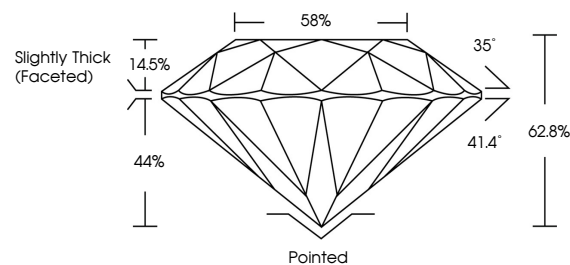

PROPORTIONS