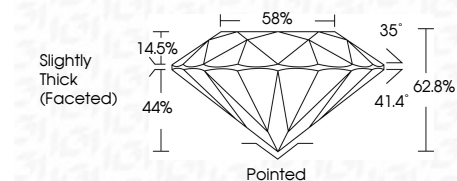

**ELECTRONIC COPY**

654475887  
Report verification at [igi.org](http://igi.org)

October 10, 2024  
IGI Report Number **654475887**  
Description **NATURAL DIAMOND**  
Shape and Cutting Style **ROUND BRILLIANT**  
Measurements **7.25 - 7.29 X 4.56 MM**

**GRADING RESULTS**  
Carat Weight **1.50 CARAT**  
Color Grade **K**  
Clarity Grade **VS 2**  
Cut Grade **EXCELLENT**

**ADDITIONAL GRADING INFORMATION**  
Polish **EXCELLENT**  
Symmetry **EXCELLENT**  
Fluorescence **NONE**  
Inscription(s) **IGI 654475887**

October 10, 2024  
IGI Report No. 654475887  
**ROUND BRILLIANT**  
7.25 - 7.29 X 4.56 MM  
1.50 CARAT  
K  
VS 2  
EXCELLENT  
62.8%  
88%  
Slightly Thick (Faceted)  
Pointed  
EXCELLENT  
EXCELLENT  
NONE  
IGI 654475887

**DIAMOND REPORT**

October 10, 2024  
IGI Report Number **654475887**  
Description **NATURAL DIAMOND**  
Shape and Cutting Style **ROUND BRILLIANT**  
Measurements **7.25 - 7.29 X 4.56 MM**

**GRADING RESULTS**  
Carat Weight **1.50 CARAT**  
Color Grade **K**  
Clarity Grade **VS 2**  
Cut Grade **EXCELLENT**