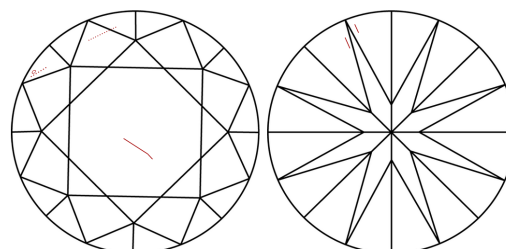

CLARITY CHARACTERISTICS

KEY TO SYMBOLS

Red symbols indicate internal characteristics.
Green symbols indicate external characteristics.

COLOR

D - F	G - J	K - M	N - R	S - Z	FANCY
Colorless	Near Colorless	Slightly Tinted	Very Light Color	Light Color	

CLARITY

IF	VS¹⁻²	VS¹⁻²	SI¹⁻²	I¹⁻³
Internally Flawless	Very Very Slightly Included	Very Slightly Included	Slightly Included	Included