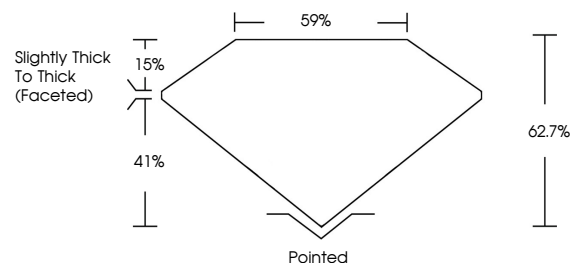

**ELECTRONIC COPY**

LG656482062  
Report verification at igi.org

October 10, 2024  
IGI Report Number **LG656482062**  
Description **LABORATORY GROWN DIAMOND**  
Shape and Cutting Style **OVAL MODIFIED BRILLIANT**  
Measurements **9.61 X 6.71 X 4.21 MM**

October 10, 2024  
IGI Report No LG656482062  
OVAL MODIFIED BRILLIANT  
2.07 CARATS  
FANCY YELLOW  
VVS 2  
9.61 X 6.71 X 4.21 MM  
Color Grade  
Clarity Grade  
Depth  
Table  
Girdle  
Slightly Thick To Thick (Faceted)  
Pointed  
EXCELLENT  
EXCELLENT  
NONE  
IGI LG656482062  
Comments: This Laboratory Grown Diamond was created by Chemical Vapor Deposition (CVD) growth process.

**GRADING RESULTS**

Carat Weight **2.07 CARATS**  
Color Grade **FANCY YELLOW**  
Clarity Grade **VVS 2**

**ADDITIONAL GRADING INFORMATION**

Polish **EXCELLENT**  
Symmetry **EXCELLENT**  
Fluorescence **NONE**  
Inscription(s) **IGI LG656482062**

Comments: This Laboratory Grown Diamond was created by Chemical Vapor Deposition (CVD) growth process.

**PROPORTIONS**

Sample Image Used

**CLARITY CHARACTERISTICS**

**KEY TO SYMBOLS**

Red symbols indicate internal characteristics.  
Green symbols indicate external characteristics.