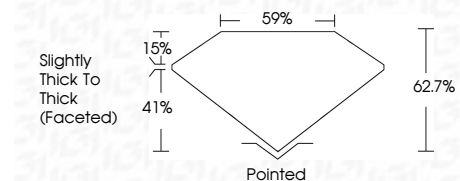

**ELECTRONIC COPY**

LG656482062  
Report verification at igi.org

October 10, 2024  
IGI Report Number **LG656482062**  
Description **LABORATORY GROWN DIAMOND**  
Shape and Cutting Style **OVAL MODIFIED BRILLIANT**  
Measurements **9.61 X 6.71 X 4.21 MM**

**GRADING RESULTS**

Carat Weight **2.07 CARATS**  
Color Grade **FANCY YELLOW**  
Clarity Grade **VVS 2**

**ADDITIONAL GRADING INFORMATION**

Polish **EXCELLENT**  
Symmetry **EXCELLENT**  
Fluorescence **NONE**  
Inscription(s) **IGI LG656482062**  
Comments: This Laboratory Grown Diamond was created by Chemical Vapor Deposition (CVD) growth process.

October 10, 2024  
IGI Report No LG656482062  
OVAL MODIFIED BRILLIANT  
2.07 CARATS  
FANCY YELLOW  
VVS 2  
9.61 X 6.71 X 4.21 MM  
Color Grade  
Clarity Grade  
Depth  
Table  
Girdle  
Slightly Thick To Thick (Faceted)  
Pointed  
EXCELLENT  
EXCELLENT  
NONE  
IGI LG656482062  
Comments: This Laboratory Grown Diamond was created by Chemical Vapor Deposition (CVD) growth process.

**GRADING RESULTS**

Carat Weight **2.07 CARATS**  
Color Grade **FANCY YELLOW**  
Clarity Grade **VVS 2**

**ADDITIONAL GRADING INFORMATION**

Polish **EXCELLENT**  
Symmetry **EXCELLENT**  
Fluorescence **NONE**  
Inscription(s) **IGI LG656482062**