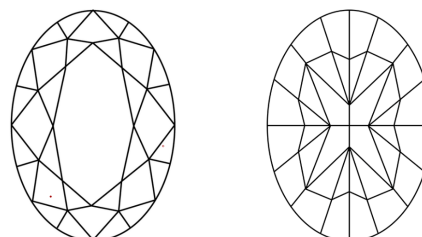

CLARITY CHARACTERISTICS

KEY TO SYMBOLS

Red symbols indicate internal characteristics.
Green symbols indicate external characteristics.

COLOR

D E F G H I J Faint Very Light Light

CLARITY

IF	VS¹⁻²	VS¹⁻²	SI¹⁻²	I¹⁻³
Internally Flawless	Very Very Slightly Included	Very Slightly Included	Slightly Included	Included