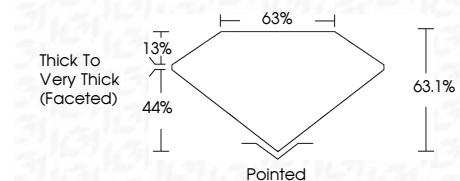

ELECTRONIC COPY

LG658476144
Report verification at igi.org

October 15, 2024
IGI Report Number **LG658476144**
Description **LABORATORY GROWN DIAMOND**
Shape and Cutting Style **OVAL MODIFIED BRILLIANT**
Measurements **11.50 X 7.93 X 5.00 MM**

GRADING RESULTS
Carat Weight **3.29 CARATS**
Color Grade **FANCY VIVID PINK**
Clarity Grade **VVS 2**

ADDITIONAL GRADING INFORMATION
Polish **EXCELLENT**
Symmetry **EXCELLENT**
Fluorescence **SLIGHT**
Inscription(s) **IGI LG658476144**
Comments: This Laboratory Grown Diamond was created by Chemical Vapor Deposition (CVD) growth process. Indications of post-growth treatment.

October 15, 2024
IGI Report No **LG658476144**
OVAL MODIFIED BRILLIANT
Carat Weight **3.29 CARATS**
Color Grade **FANCY VIVID PINK**
Clarity Grade **VVS 2**
Depth **44%**
Table **13%**
Girdle **63.1%**
Culet **Pointed**
Polish **EXCELLENT**
Symmetry **EXCELLENT**
Fluorescence **SLIGHT**
Inscription(s) **IGI LG658476144**
Comments: This Laboratory Grown Diamond was created by Chemical Vapor Deposition (CVD) growth process. Indications of post-growth treatment.

October 15, 2024
IGI Report Number **LG658476144**
Description **LABORATORY GROWN DIAMOND**
Shape and Cutting Style **OVAL MODIFIED BRILLIANT**
Measurements **11.50 X 7.93 X 5.00 MM**

GRADING RESULTS
Carat Weight **3.29 CARATS**
Color Grade **FANCY VIVID PINK**
Clarity Grade **VVS 2**