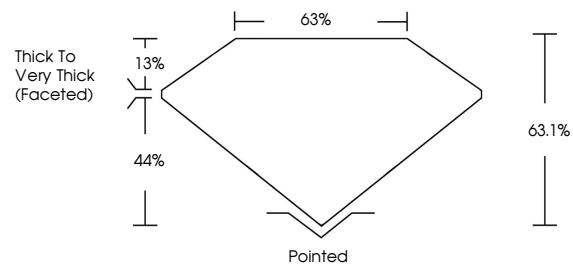

GRADING RESULTS
Carat Weight **3.29 CARATS**
Color Grade **FANCY VIVID PINK**
Clarity Grade **VVS 2**

ADDITIONAL GRADING INFORMATION
Polish **EXCELLENT**
Symmetry **EXCELLENT**
Fluorescence **SLIGHT**
Inscription(s) **IGI LG658476144**
Comments: This Laboratory Grown Diamond was created by Chemical Vapor Deposition (CVD) growth process. Indications of post-growth treatment.

October 15, 2024
IGI Report No **LG658476144**
OVAL MODIFIED BRILLIANT
Carat Weight **3.29 CARATS**
Color Grade **FANCY VIVID PINK**
Clarity Grade **VVS 2**
Depth **44%**
Table **13%**
Girdle **63.1%**
Culet **Pointed**
Polish **EXCELLENT**
Symmetry **EXCELLENT**
Fluorescence **SLIGHT**
Inscription(s) **IGI LG658476144**
Comments: This Laboratory Grown Diamond was created by Chemical Vapor Deposition (CVD) growth process. Indications of post-growth treatment.

October 15, 2024
IGI Report Number **LG658476144**
Description **LABORATORY GROWN DIAMOND**
Shape and Cutting Style **OVAL MODIFIED BRILLIANT**
Measurements **11.50 X 7.93 X 5.00 MM**

GRADING RESULTS
Carat Weight **3.29 CARATS**
Color Grade **FANCY VIVID PINK**
Clarity Grade **VVS 2**

PROPORTIONS

Sample Image Used

CLARITY CHARACTERISTICS

KEY TO SYMBOLS

Red symbols indicate internal characteristics.
Green symbols indicate external characteristics.

COLOR

D E F G H I J Faint Very Light Light