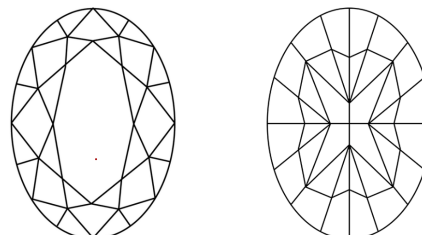

October 15, 2024
IGI Report Number **LG658476144**
Description **LABORATORY GROWN DIAMOND**
Shape and Cutting Style **OVAL MODIFIED BRILLIANT**
Measurements **11.50 X 7.93 X 5.00 MM**

GRADING RESULTS
Carat Weight **3.29 CARATS**
Color Grade **FANCY VIVID PINK**
Clarity Grade **VVS 2**

PROPORTIONS

Sample Image Used

CLARITY CHARACTERISTICS

KEY TO SYMBOLS

Red symbols indicate internal characteristics.
Green symbols indicate external characteristics.

COLOR

D E F G H I J Faint Very Light Light