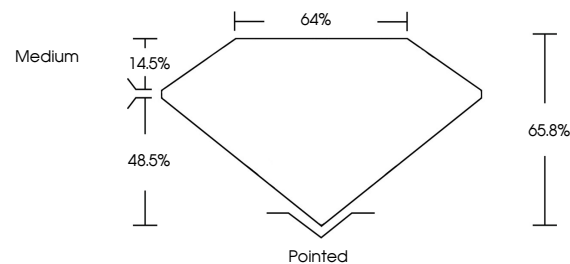

Measurements **11.54 X 7.83 X 5.15 MM**

GRADING RESULTS

Carat Weight **4.11 CARATS**
Color Grade **D**
Clarity Grade **VVS 1**

ADDITIONAL GRADING INFORMATION

Polish **EXCELLENT**
Symmetry **EXCELLENT**
Fluorescence **NONE**
Inscription(s) **IGI LG658498009**
Comments: This Laboratory Grown Diamond was created by Chemical Vapor Deposition (CVD) growth process. Type IIa

October 12, 2024
IGI Report No. **LG658498009**
CUT CORNERED RECT. MODIFIED BRILLIANT
4.11 CARATS
D
Carat Weight **4.11 CARATS**
Color Grade **D**
Clarity Grade **VVS 1**
Depth **14.5%**
Table **48.5%**
Girdle **Medium**
Culet **Pointed**
Polish **EXCELLENT**
Symmetry **EXCELLENT**
Fluorescence **NONE**
Inscription(s) **IGI LG658498009**
Comments: This Laboratory Grown Diamond was created by Chemical Vapor Deposition (CVD) growth process. Type IIa

GRADING RESULTS

Carat Weight **4.11 CARATS**
Color Grade **D**
Clarity Grade **VVS 1**

ADDITIONAL GRADING INFORMATION

Polish **EXCELLENT**
Symmetry **EXCELLENT**
Fluorescence **NONE**
Inscription(s) **IGI LG658498009**

Comments: This Laboratory Grown Diamond was created by Chemical Vapor Deposition (CVD) growth process. Type IIa

PROPORTIONS

Sample Image Used

CLARITY CHARACTERISTICS

KEY TO SYMBOLS

Red symbols indicate internal characteristics.
Green symbols indicate external characteristics.