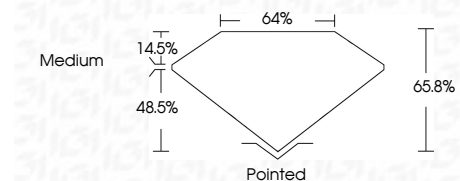

Measurements **11.54 X 7.83 X 5.15 MM**

GRADING RESULTS

Carat Weight **4.11 CARATS**
Color Grade **D**
Clarity Grade **VVS 1**

ADDITIONAL GRADING INFORMATION

Polish **EXCELLENT**
Symmetry **EXCELLENT**
Fluorescence **NONE**
Inscription(s) **IGI LG658498009**
Comments: This Laboratory Grown Diamond was created by Chemical Vapor Deposition (CVD) growth process. Type IIa

October 12, 2024
IGI Report No. **LG658498009**
CUT CORNERED RECT. MODIFIED BRILLIANT
4.11 CARATS
D
Carat Weight **4.11 CARATS**
Color Grade **D**
Clarity Grade **VVS 1**
Depth **14.5%**
Table **48.5%**
Girdle **Medium**
Culet **Pointed**
Polish **EXCELLENT**
Symmetry **EXCELLENT**
Fluorescence **NONE**
Inscription(s) **IGI LG658498009**
Comments: This Laboratory Grown Diamond was created by Chemical Vapor Deposition (CVD) growth process. Type IIa

LABORATORY GROWN DIAMOND REPORT

October 12, 2024
IGI Report Number **LG658498009**
Description **LABORATORY GROWN DIAMOND**
Shape and Cutting Style **CUT CORNERED RECTANGULAR
MODIFIED BRILLIANT**
Measurements **11.54 X 7.83 X 5.15 MM**

GRADING RESULTS

Carat Weight **4.11 CARATS**
Color Grade **D**
Clarity Grade **VVS 1**

ADDITIONAL GRADING INFORMATION

Polish **EXCELLENT**
Symmetry **EXCELLENT**
Fluorescence **NONE**
Inscription(s) **IGI LG658498009**