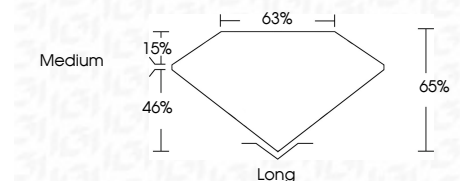

ELECTRONIC COPY

LG660445386
Report verification at igi.org

November 12, 2024
IGI Report Number **LG660445386**
Description **LABORATORY GROWN DIAMOND**
Shape and Cutting Style **EMERALD CUT**
Measurements **7.65 X 5.43 X 3.53 MM**

GRADING RESULTS
Carat Weight **1.53 CARAT**
Color Grade **FANCY VIVID GREEN**
Clarity Grade **VS 1**

ADDITIONAL GRADING INFORMATION
Polish **EXCELLENT**
Symmetry **EXCELLENT**
Fluorescence **NONE**
Inscription(s) **IGI LG660445386**
Comments: This Laboratory Grown Diamond was created by Chemical Vapor Deposition (CVD) growth process. Indications of post-growth treatment.

November 12, 2024
IGI Report No. **LG660445386**
EMERALD CUT
Carat Weight **1.53 CARAT**
Color Grade **FANCY VIVID GREEN**
Clarity Grade **VS 1**
Depth **65%**
Table **63%**
Girdle **Medium**
Culet **Long**
Polish **EXCELLENT**
Symmetry **EXCELLENT**
Fluorescence **NONE**
Inscription(s) **IGI LG660445386**
Comments: This Laboratory Grown Diamond was created by Chemical Vapor Deposition (CVD) growth process. Indications of post-growth treatment.

LABORATORY GROWN DIAMOND REPORT

November 12, 2024
IGI Report Number **LG660445386**
Description **LABORATORY GROWN DIAMOND**
Shape and Cutting Style **EMERALD CUT**
Measurements **7.65 X 5.43 X 3.53 MM**