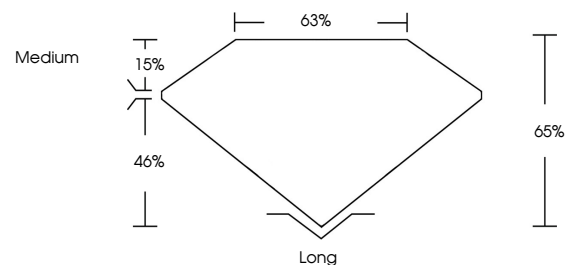

PROPORTIONS