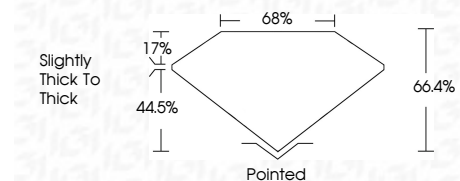

ELECTRONIC COPY

LG662473754
Report verification at igi.org

December 6, 2024
IGI Report Number **LG662473754**
Description **LABORATORY GROWN DIAMOND**

Shape and Cutting Style **CUT CORNERED
RECTANGULAR MODIFIED
BRILLIANT**

Measurements **8.27 X 5.96 X 3.96 MM**

GRADING RESULTS

Carat Weight **1.80 CARAT**
Color Grade **J**
Clarity Grade **VVS 2**

ADDITIONAL GRADING INFORMATION

Polish **EXCELLENT**
Symmetry **EXCELLENT**
Fluorescence **NONE**
Inscription(s) **IGI LG662473754**

Comments: This Laboratory Grown Diamond was created by Chemical Vapor Deposition (CVD) growth process. Type IIa

December 6, 2024
IGI Report No **LG662473754**
CUT CORNERED RECT. MODIFIED BRILLIANT
Carat Weight **1.80 CARAT**
Color Grade **J**
Clarity Grade **VVS 2**
Depth **44.5%**
Table **17%**
Girdle **Slightly thick to Thick**
Culet **Pointed**
Polish **EXCELLENT**
Symmetry **EXCELLENT**
Fluorescence **NONE**
Inscription(s) **IGI LG662473754**

Comments: This Laboratory Grown Diamond was created by Chemical Vapor Deposition (CVD) growth process. Type IIa

LABORATORY GROWN DIAMOND REPORT

December 6, 2024
IGI Report Number **LG662473754**
Description **LABORATORY GROWN DIAMOND**
Shape and Cutting Style **CUT CORNERED RECTANGULAR
MODIFIED BRILLIANT**
Measurements **8.27 X 5.96 X 3.96 MM**