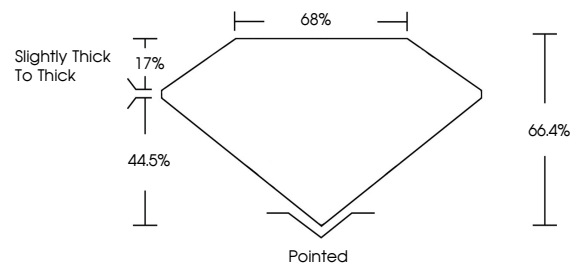

Measurements **8.27 X 5.96 X 3.96 MM**

GRADING RESULTS

Carat Weight **1.80 CARAT**
Color Grade **J**
Clarity Grade **VVS 2**

ADDITIONAL GRADING INFORMATION

Polish **EXCELLENT**
Symmetry **EXCELLENT**
Fluorescence **NONE**
Inscription(s) **IGI LG662473754**

GRADING RESULTS

Carat Weight **1.80 CARAT**
Color Grade **J**
Clarity Grade **VVS 2**

ADDITIONAL GRADING INFORMATION

Polish **EXCELLENT**
Symmetry **EXCELLENT**
Fluorescence **NONE**
Inscription(s) **IGI LG662473754**

Comments: This Laboratory Grown Diamond was created by Chemical Vapor Deposition (CVD) growth process. Type IIa

PROPORTIONS

Sample Image Used

CLARITY CHARACTERISTICS

KEY TO SYMBOLS

Red symbols indicate internal characteristics.
Green symbols indicate external characteristics.