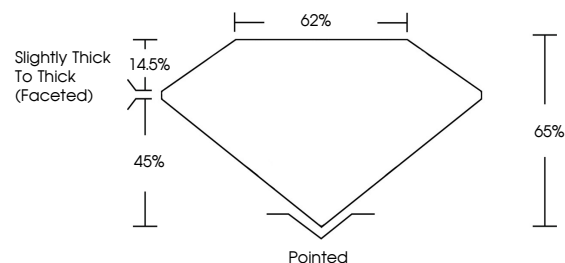

ELECTRONIC COPY

LG675592366
Report verification at igi.org

January 28, 2025
IGI Report Number **LG675592366**
Description **LABORATORY GROWN DIAMOND**
Shape and Cutting Style **CUSHION MIXED CUT**
Measurements **9.00 X 7.52 X 4.89 MM**
GRADING RESULTS
Carat Weight **3.06 CARATS**
Color Grade **FANCY VIVID YELLOW**
Clarity Grade **VS 1**

LABORATORY GROWN DIAMOND REPORT

January 28, 2025
IGI Report Number **LG675592366**
Description **LABORATORY GROWN DIAMOND**
Shape and Cutting Style **CUSHION MIXED CUT**
Measurements **9.00 X 7.52 X 4.89 MM**

GRADING RESULTS

Carat Weight **3.06 CARATS**
Color Grade **FANCY VIVID YELLOW**
Clarity Grade **VS 1**

ADDITIONAL GRADING INFORMATION

Polish **EXCELLENT**
Symmetry **EXCELLENT**
Fluorescence **NONE**
Inscription(s) **IGI LG675592366**

Comments: This Laboratory Grown Diamond was created by Chemical Vapor Deposition (CVD) growth process.

PROPORTIONS

Sample Image Used

CLARITY CHARACTERISTICS

KEY TO SYMBOLS

Red symbols indicate internal characteristics.
Green symbols indicate external characteristics.