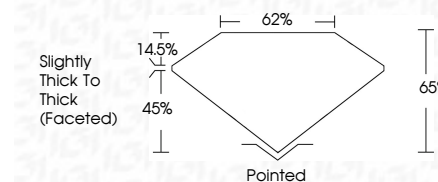

ELECTRONIC COPY

LG675592366
Report verification at igi.org

January 28, 2025
IGI Report Number **LG675592366**
Description **LABORATORY GROWN DIAMOND**
Shape and Cutting Style **CUSHION MIXED CUT**
Measurements **9.00 X 7.52 X 4.89 MM**
GRADING RESULTS
Carat Weight **3.06 CARATS**
Color Grade **FANCY VIVID YELLOW**
Clarity Grade **VS 1**

GRADING RESULTS

Carat Weight **3.06 CARATS**
Color Grade **FANCY VIVID YELLOW**
Clarity Grade **VS 1**

ADDITIONAL GRADING INFORMATION

Polish **EXCELLENT**
Symmetry **EXCELLENT**
Fluorescence **NONE**
Inscription(s) **IGI LG675592366**

Comments: This Laboratory Grown Diamond was created by Chemical Vapor Deposition (CVD) growth process.

PROPORTIONS

Sample Image Used

CLARITY CHARACTERISTICS

KEY TO SYMBOLS

Red symbols indicate internal characteristics.
Green symbols indicate external characteristics.

COLOR

D E F G H I J Faint Very Light Light

CLARITY

IF	VS ¹⁻²	VS ¹⁻²	SI ¹⁻²	I ¹⁻³
Internally Flawless	Very Very Slightly Included	Very Slightly Included	Slightly Included	Included

ADDITIONAL GRADING INFORMATION