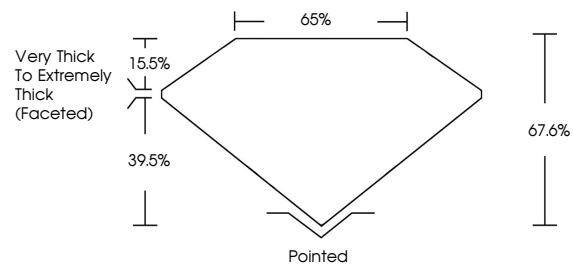

ELECTRONIC COPY

LG678508688
Report verification at igi.org

January 31, 2025
IGI Report Number **LG678508688**
Description **LABORATORY GROWN DIAMOND**
Shape and Cutting Style **CUSHION MIXED CUT**
Measurements **7.66 X 6.35 X 4.29 MM**
GRADING RESULTS
Carat Weight **2.02 CARATS**
Color Grade **FANCY VIVID YELLOW**
Clarity Grade **VS 1**

LABORATORY GROWN DIAMOND REPORT

January 31, 2025
IGI Report Number **LG678508688**
Description **LABORATORY GROWN DIAMOND**
Shape and Cutting Style **CUSHION MIXED CUT**
Measurements **7.66 X 6.35 X 4.29 MM**

GRADING RESULTS

Carat Weight **2.02 CARATS**
Color Grade **FANCY VIVID YELLOW**
Clarity Grade **VS 1**

ADDITIONAL GRADING INFORMATION

Polish **EXCELLENT**
Symmetry **EXCELLENT**
Fluorescence **NONE**
Inscription(s) **LG678508688**

Comments: This Laboratory Grown Diamond was created by Chemical Vapor Deposition (CVD) growth process.

Secondary color: Orange

PROPORTIONS

Sample Image Used

CLARITY CHARACTERISTICS

KEY TO SYMBOLS

Red symbols indicate internal characteristics.
Green symbols indicate external characteristics.