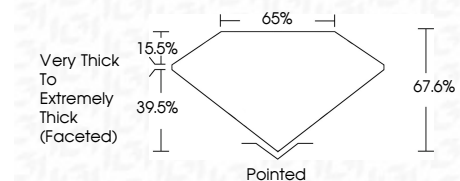

ELECTRONIC COPY

LG678508688
Report verification at igi.org

January 31, 2025
IGI Report Number **LG678508688**
Description **LABORATORY GROWN DIAMOND**
Shape and Cutting Style **CUSHION MIXED CUT**
Measurements **7.66 X 6.35 X 4.29 MM**
GRADING RESULTS
Carat Weight **2.02 CARATS**
Color Grade **FANCY VIVID YELLOW**
Clarity Grade **VS 1**

GRADING RESULTS

Carat Weight **2.02 CARATS**
Color Grade **FANCY VIVID YELLOW**
Clarity Grade **VS 1**

ADDITIONAL GRADING INFORMATION

Polish **EXCELLENT**
Symmetry **EXCELLENT**
Fluorescence **NONE**
Inscription(s) **LG678508688**

Comments: This Laboratory Grown Diamond was created by Chemical Vapor Deposition (CVD) growth process.

Secondary color: Orange

PROPORTIONS

Sample Image Used

CLARITY CHARACTERISTICS

KEY TO SYMBOLS

Red symbols indicate internal characteristics.
Green symbols indicate external characteristics.

COLOR

D E F G H I J Faint Very Light Light

CLARITY

IF	VS ¹⁻²	VS ¹⁻²	SI ¹⁻²	I ¹⁻³
Internally Flawless	Very Very Slightly Included	Very Slightly Included	Slightly Included	Included

ADDITIONAL GRADING INFORMATION