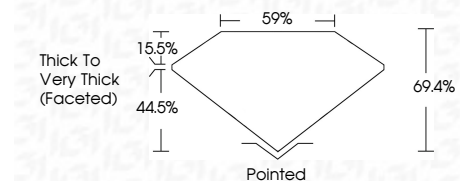

**ELECTRONIC COPY**

LG678508736  
Report verification at igi.org

January 31, 2025  
IGI Report Number **LG678508736**  
Description **LABORATORY GROWN DIAMOND**  
Shape and Cutting Style **CUSHION MIXED CUT**  
Measurements **7.60 X 6.37 X 4.42 MM**  
**GRADING RESULTS**  
Carat Weight **2.05 CARATS**  
Color Grade **FANCY VIVID YELLOW**  
Clarity Grade **VS 1**

**GRADING RESULTS**

Carat Weight **2.05 CARATS**  
Color Grade **FANCY VIVID YELLOW**  
Clarity Grade **VS 1**

**ADDITIONAL GRADING INFORMATION**

Polish **EXCELLENT**  
Symmetry **EXCELLENT**  
Fluorescence **NONE**  
Inscription(s) **IGI LG678508736**

Comments: This Laboratory Grown Diamond was created by Chemical Vapor Deposition (CVD) growth process.

**PROPORTIONS**

Sample Image Used

**CLARITY CHARACTERISTICS**

**KEY TO SYMBOLS**

Red symbols indicate internal characteristics.  
Green symbols indicate external characteristics.

**COLOR**

D E F G H I J Faint Very Light Light

**CLARITY**

IF	WS <sup>1-2</sup>	VS <sup>1-2</sup>	SI <sup>1-2</sup>	I <sup>1-3</sup>
Internally Flawless	Very Very Slightly Included	Very Slightly Included	Slightly Included	Included