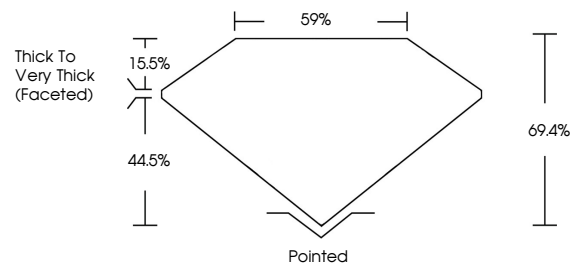

**ELECTRONIC COPY**

LG678508736  
Report verification at igi.org

January 31, 2025  
IGI Report Number **LG678508736**  
Description **LABORATORY GROWN DIAMOND**  
Shape and Cutting Style **CUSHION MIXED CUT**  
Measurements **7.60 X 6.37 X 4.42 MM**  
**GRADING RESULTS**  
Carat Weight **2.05 CARATS**  
Color Grade **FANCY VIVID YELLOW**  
Clarity Grade **VS 1**

**LABORATORY GROWN DIAMOND REPORT**

January 31, 2025  
IGI Report Number **LG678508736**  
Description **LABORATORY GROWN DIAMOND**  
Shape and Cutting Style **CUSHION MIXED CUT**  
Measurements **7.60 X 6.37 X 4.42 MM**

**GRADING RESULTS**

Carat Weight **2.05 CARATS**  
Color Grade **FANCY VIVID YELLOW**  
Clarity Grade **VS 1**

**ADDITIONAL GRADING INFORMATION**

Polish **EXCELLENT**  
Symmetry **EXCELLENT**  
Fluorescence **NONE**  
Inscription(s) **IGI LG678508736**

Comments: This Laboratory Grown Diamond was created by Chemical Vapor Deposition (CVD) growth process.

**PROPORTIONS**

Sample Image Used

**CLARITY CHARACTERISTICS**

**KEY TO SYMBOLS**

Red symbols indicate internal characteristics.  
Green symbols indicate external characteristics.