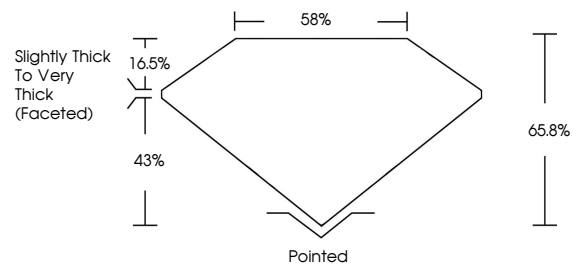

**GRADING RESULTS**

Carat Weight **1.00 CARAT**  
Color Grade **G**  
Clarity Grade **I1**  
Cut Grade **VERY GOOD**

**ADDITIONAL GRADING INFORMATION**

Polish **EXCELLENT**  
Symmetry **EXCELLENT**  
Fluorescence **VERY SLIGHT**  
Inscription(s) **IGI 683502689**

**DIAMOND REPORT**

April 7, 2025  
IGI Report Number **683502689**  
Description **NATURAL DIAMOND**  
Shape and Cutting Style **OVAL BRILLIANT**  
Measurements **7.30 X 5.59 X 3.68 MM**

**GRADING RESULTS**

Carat Weight **1.00 CARAT**  
Color Grade **G**  
Clarity Grade **I1**  
Cut Grade **VERY GOOD**

**ADDITIONAL GRADING INFORMATION**

Polish **EXCELLENT**  
Symmetry **EXCELLENT**  
Fluorescence **VERY SLIGHT**  
Inscription(s) **IGI 683502689**

**PROPORTIONS**

Sample Image Used

**CLARITY CHARACTERISTICS**

**KEY TO SYMBOLS**

Red symbols indicate internal characteristics.  
Green symbols indicate external characteristics.

**COLOR**

| D - F     | G - J          | K - M           | N - R            | S - Z       | FANCY |
|-----------|----------------|-----------------|------------------|-------------|-------|
| Colorless | Near Colorless | Slightly Tinted | Very Light Color | Light Color |       |