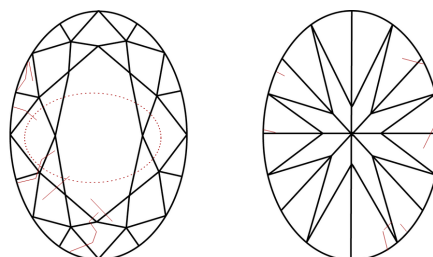

**ELECTRONIC COPY**

683502689  
Report verification at [igi.org](http://igi.org)

April 7, 2025  
IGI Report Number **683502689**  
Description **NATURAL DIAMOND**  
Shape and Cutting Style **OVAL BRILLIANT**  
Measurements **7.30 X 5.59 X 3.68 MM**

**DIAMOND REPORT**

April 7, 2025  
IGI Report Number **683502689**  
Description **NATURAL DIAMOND**  
Shape and Cutting Style **OVAL BRILLIANT**  
Measurements **7.30 X 5.59 X 3.68 MM**

**GRADING RESULTS**

Carat Weight **1.00 CARAT**  
Color Grade **G**  
Clarity Grade **I1**  
Cut Grade **VERY GOOD**

**ADDITIONAL GRADING INFORMATION**

Polish **EXCELLENT**  
Symmetry **EXCELLENT**  
Fluorescence **VERY SLIGHT**  
Inscription(s) **IGI 683502689**

**PROPORTIONS**

Sample Image Used

**CLARITY CHARACTERISTICS**

**KEY TO SYMBOLS**

Red symbols indicate internal characteristics.  
Green symbols indicate external characteristics.

**COLOR**

| D - F     | G - J          | K - M           | N - R            | S - Z       | FANCY |
|-----------|----------------|-----------------|------------------|-------------|-------|
| Colorless | Near Colorless | Slightly Tinted | Very Light Color | Light Color |       |