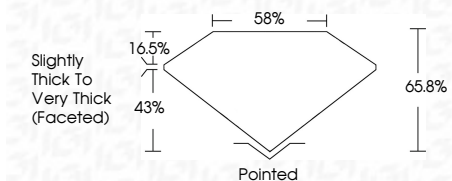

**ELECTRONIC COPY**

683502689  
Report verification at [igi.org](http://igi.org)

April 7, 2025  
IGI Report Number **683502689**  
Description **NATURAL DIAMOND**  
Shape and Cutting Style **OVAL BRILLIANT**  
Measurements **7.30 X 5.59 X 3.68 MM**

**GRADING RESULTS**

Carat Weight **1.00 CARAT**  
Color Grade **G**  
Clarity Grade **I1**  
Cut Grade **VERY GOOD**

**ADDITIONAL GRADING INFORMATION**

Polish **EXCELLENT**  
Symmetry **EXCELLENT**  
Fluorescence **VERY SLIGHT**  
Inscription(s) **IGI 683502689**

**DIAMOND REPORT**

April 7, 2025  
IGI Report Number **683502689**  
Description **NATURAL DIAMOND**  
Shape and Cutting Style **OVAL BRILLIANT**  
Measurements **7.30 X 5.59 X 3.68 MM**

**GRADING RESULTS**

Carat Weight **1.00 CARAT**  
Color Grade **G**  
Clarity Grade **I1**  
Cut Grade **VERY GOOD**

**ADDITIONAL GRADING INFORMATION**

Polish **EXCELLENT**  
Symmetry **EXCELLENT**  
Fluorescence **VERY SLIGHT**  
Inscription(s) **IGI 683502689**