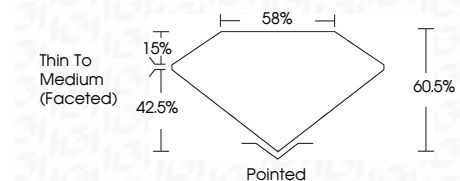

ELECTRONIC COPY

LG695519459
Report verification at igi.org

April 11, 2025
IGI Report Number **LG695519459**
Description **LABORATORY GROWN DIAMOND**
Shape and Cutting Style **PEAR BRILLIANT**
Measurements **11.54 X 7.42 X 4.49 MM**

GRADING RESULTS
Carat Weight **2.21 CARATS**
Color Grade **F**
Clarity Grade **VVS 1**

ADDITIONAL GRADING INFORMATION
Polish **EXCELLENT**
Symmetry **VERY GOOD**
Fluorescence **NONE**
Inscription(s) **IGI LG695519459**
Comments: As Grown - No indication of post-growth treatment.
This Laboratory Grown Diamond was created by High Pressure High Temperature (HPHT) growth process. Type II

April 11, 2025
IGI Report No. LG695519459
PEAR BRILLIANT
2.21 CARATS
Color Grade **F**
Clarity Grade **VVS 1**
Depth **60.5%**
Table **85%**
Girdle **Thin To Medium (Faceted)**
Culet **Pointed**
Polish **EXCELLENT**
Symmetry **VERY GOOD**
Fluorescence **NONE**
Inscription(s) **IGI LG695519459**
Comments: As Grown - No indication of post-growth treatment.
This Laboratory Grown Diamond was created by High Pressure High Temperature (HPHT) growth process. Type II

April 11, 2025
IGI Report Number **LG695519459**
Description **LABORATORY GROWN DIAMOND**
Shape and Cutting Style **PEAR BRILLIANT**
Measurements **11.54 X 7.42 X 4.49 MM**

GRADING RESULTS
Carat Weight **2.21 CARATS**
Color Grade **F**
Clarity Grade **VVS 1**