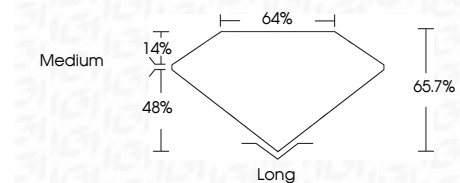

**ELECTRONIC COPY**

LG698524596  
Report verification at igi.org

April 17, 2025  
IGI Report Number **LG698524596**  
Description **LABORATORY GROWN DIAMOND**  
Shape and Cutting Style **EMERALD CUT**  
Measurements **7.03 X 4.72 X 3.10 MM**

**GRADING RESULTS**  
Carat Weight **1.01 CARAT**  
Color Grade **D**  
Clarity Grade **VVS 1**

**ADDITIONAL GRADING INFORMATION**  
Polish **EXCELLENT**  
Symmetry **EXCELLENT**  
Fluorescence **NONE**  
Inscription(s) **IGI LG698524596**  
Comments: This Laboratory Grown Diamond was created by Chemical Vapor Deposition (CVD) growth process. Type IIa

April 17, 2025  
IGI Report No. **LG698524596**  
**EMERALD CUT**  
Carat Weight **1.01 CARAT**  
Color Grade **D**  
Clarity Grade **VVS 1**  
Depth **65.7%**  
Table **64%**  
Girdle **Medium**  
Culet **Long**  
Polish **EXCELLENT**  
Symmetry **EXCELLENT**  
Fluorescence **NONE**  
Inscription(s) **IGI LG698524596**  
Comments: This Laboratory Grown Diamond was created by Chemical Vapor Deposition (CVD) growth process. Type IIa

April 17, 2025  
IGI Report Number **LG698524596**  
Description **LABORATORY GROWN DIAMOND**  
Shape and Cutting Style **EMERALD CUT**  
Measurements **7.03 X 4.72 X 3.10 MM**

**GRADING RESULTS**  
Carat Weight **1.01 CARAT**  
Color Grade **D**  
Clarity Grade **VVS 1**