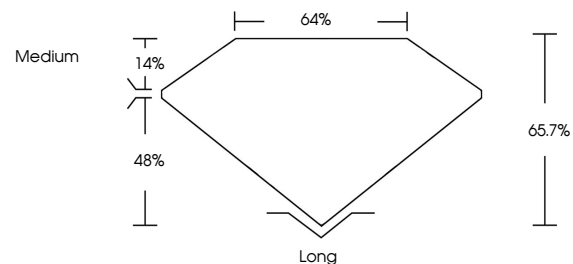

PROPORTIONS