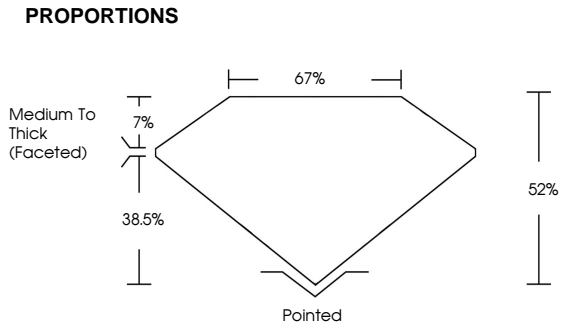

ELECTRONIC COPY

LG698547633
Report verification at igi.org

April 17, 2025
IGI Report Number **LG698547633**
Description **LABORATORY GROWN DIAMOND**
Shape and Cutting Style **OVAL MIXED CUT**
Measurements **18.10 X 11.91 X 6.19 MM**

GRADING RESULTS
Carat Weight **10.07 CARATS**
Color Grade **F**
Clarity Grade **VS 1**

ADDITIONAL GRADING INFORMATION
Polish **EXCELLENT**
Symmetry **EXCELLENT**
Fluorescence **NONE**
Inscription(s) **IGI LG698547633**
Comments: This Laboratory Grown Diamond was created by Chemical Vapor Deposition (CVD) growth process. Type IIa

April 17, 2025
IGI Report No. LG698547633
OVAL MIXED CUT
18.10 X 11.91 X 6.19 MM
Carat Weight **10.07 CARATS**
Color Grade **F**
Clarity Grade **VS 1**
Depth **62%**
Table **67%**
Girdle **Medium To Thick (Faceted)**
Culet **Pointed**
Polish **EXCELLENT**
Symmetry **EXCELLENT**
Fluorescence **NONE**
Inscription(s) **IGI LG698547633**

Comments: This Laboratory Grown Diamond was created by Chemical Vapor Deposition (CVD) growth process. Type IIa

April 17, 2025
IGI Report Number **LG698547633**
Description **LABORATORY GROWN DIAMOND**
Shape and Cutting Style **OVAL MIXED CUT**
Measurements **18.10 X 11.91 X 6.19 MM**
GRADING RESULTS
Carat Weight **10.07 CARATS**
Color Grade **F**
Clarity Grade **VS 1**
ADDITIONAL GRADING INFORMATION
Polish **EXCELLENT**
Symmetry **EXCELLENT**
Fluorescence **NONE**
Inscription(s) **IGI LG698547633**
Comments: This Laboratory Grown Diamond was created by Chemical Vapor Deposition (CVD) growth process. Type IIa