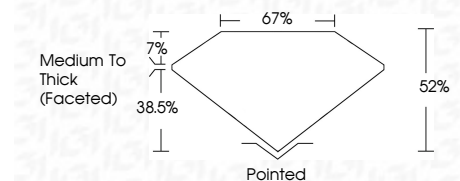

ELECTRONIC COPY

LG698547633
Report verification at igi.org

April 17, 2025
IGI Report Number **LG698547633**
Description **LABORATORY GROWN DIAMOND**
Shape and Cutting Style **OVAL MIXED CUT**
Measurements **18.10 X 11.91 X 6.19 MM**

GRADING RESULTS
Carat Weight **10.07 CARATS**
Color Grade **F**
Clarity Grade **VS 1**

ADDITIONAL GRADING INFORMATION
Polish **EXCELLENT**
Symmetry **EXCELLENT**
Fluorescence **NONE**
Inscription(s) **IGI LG698547633**
Comments: This Laboratory Grown Diamond was created by Chemical Vapor Deposition (CVD) growth process. Type IIa

April 17, 2025
IGI Report No. LG698547633
OVAL MIXED CUT
18.10 X 11.91 X 6.19 MM
Carat Weight **10.07 CARATS**
Color Grade **F**
Clarity Grade **VS 1**
Depth **62%**
Table **67%**
Girdle **Medium To Thick (Faceted)**
Culet **Pointed**
Polish **EXCELLENT**
Symmetry **EXCELLENT**
Fluorescence **NONE**
Inscription(s) **IGI LG698547633**

Comments: This Laboratory Grown Diamond was created by Chemical Vapor Deposition (CVD) growth process. Type IIa

April 17, 2025
IGI Report Number **LG698547633**
Description **LABORATORY GROWN DIAMOND**
Shape and Cutting Style **OVAL MIXED CUT**
Measurements **18.10 X 11.91 X 6.19 MM**
GRADING RESULTS
Carat Weight **10.07 CARATS**
Color Grade **F**
Clarity Grade **VS 1**
ADDITIONAL GRADING INFORMATION
Polish **EXCELLENT**
Symmetry **EXCELLENT**
Fluorescence **NONE**
Inscription(s) **IGI LG698547633**
Comments: This Laboratory Grown Diamond was created by Chemical Vapor Deposition (CVD) growth process. Type IIa