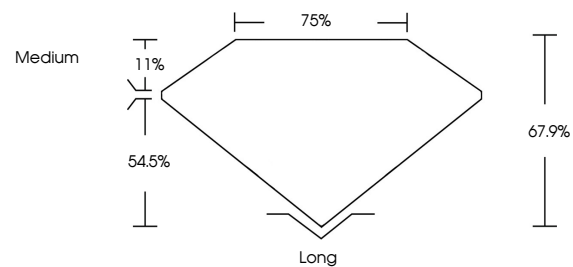

PROPORTIONS