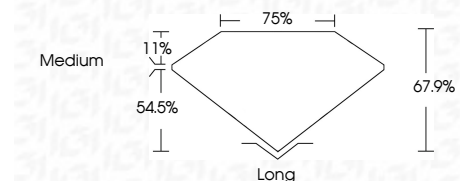

ELECTRONIC COPY

705538483
Report verification at igi.org

July 2, 2025
IGI Report Number **705538483**
Description **NATURAL DIAMOND**
Shape and Cutting Style **EMERALD CUT**
Measurements **12.08 X 8.66 X 5.88 MM**

GRADING RESULTS

Carat Weight **5.71 CARATS**
Color Grade **I**
Clarity Grade **VVS 1**
Cut Grade **VERY GOOD**

ADDITIONAL GRADING INFORMATION

Polish **EXCELLENT**
Symmetry **EXCELLENT**
Fluorescence **NONE**
Inscription(s) **(IGI) 705538483**

IGI

July 2, 2025
IGI Report No. 705538483
EMERALD CUT
12.08 X 8.66 X 5.88 MM
5.71 CARATS
I
VVS 1
VERY GOOD
67.9%
75%
Medium
Long
EXCELLENT
EXCELLENT
NONE
(IGI) 705538483

DIAMOND REPORT

July 2, 2025
IGI Report Number **705538483**
Description **NATURAL DIAMOND**
Shape and Cutting Style **EMERALD CUT**
Measurements **12.08 X 8.66 X 5.88 MM**