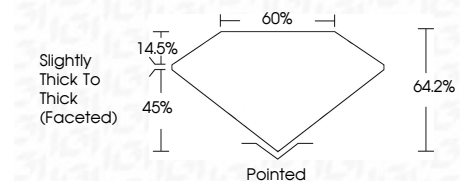

ELECTRONIC COPY

705538823
Report verification at igi.org

September 9, 2025
IGI Report Number **705538823**
Description **NATURAL DIAMOND**
Shape and Cutting Style **PEAR BRILLIANT**
Measurements **13.07 X 7.10 X 4.56 MM**

GRADING RESULTS

Carat Weight **2.53 CARATS**
Color Grade **K**
Clarity Grade **SI 1**
Cut Grade **VERY GOOD**

ADDITIONAL GRADING INFORMATION

Polish **EXCELLENT**
Symmetry **EXCELLENT**
Fluorescence **NONE**
Inscription(s) **(IGI) 705538823**

IGI

September 9, 2025
IGI Report No. 705538823
PEAR BRILLIANT
13.07 X 7.10 X 4.56 MM
2.53 CARATS
K
SI 1
VERY GOOD
64.2%
60%
Slightly Thick To Thick (Faceted)
Pointed
EXCELLENT
EXCELLENT
NONE
(IGI) 705538823

DIAMOND REPORT

September 9, 2025
IGI Report Number **705538823**
Description **NATURAL DIAMOND**
Shape and Cutting Style **PEAR BRILLIANT**
Measurements **13.07 X 7.10 X 4.56 MM**

GRADING RESULTS

Carat Weight **2.53 CARATS**
Color Grade **K**
Clarity Grade **SI 1**
Cut Grade **VERY GOOD**