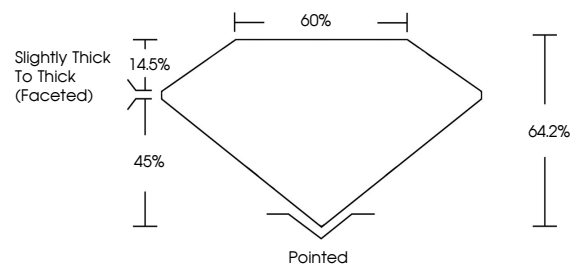

GRADING RESULTS

Carat Weight **2.53 CARATS**
Color Grade **K**
Clarity Grade **SI 1**
Cut Grade **VERY GOOD**

ADDITIONAL GRADING INFORMATION

Polish **EXCELLENT**
Symmetry **EXCELLENT**
Fluorescence **NONE**
Inscription(s) **(IGI) 705538823**

IGI

September 9, 2025
IGI Report No. 705538823
PEAR BRILLIANT
13.07 X 7.10 X 4.56 MM
2.53 CARATS
K
SI 1
VERY GOOD
64.2%
60%
Slightly Thick To Thick (Faceted)
Pointed
EXCELLENT
EXCELLENT
NONE
(IGI) 705538823

DIAMOND REPORT

September 9, 2025
IGI Report Number **705538823**
Description **NATURAL DIAMOND**
Shape and Cutting Style **PEAR BRILLIANT**
Measurements **13.07 X 7.10 X 4.56 MM**

GRADING RESULTS

Carat Weight **2.53 CARATS**
Color Grade **K**
Clarity Grade **SI 1**
Cut Grade **VERY GOOD**

ADDITIONAL GRADING INFORMATION

Polish **EXCELLENT**
Symmetry **EXCELLENT**
Fluorescence **NONE**
Inscription(s) **(IGI) 705538823**

PROPORTIONS

Sample Image Used

CLARITY CHARACTERISTICS

KEY TO SYMBOLS

Red symbols indicate internal characteristics.
Green symbols indicate external characteristics.