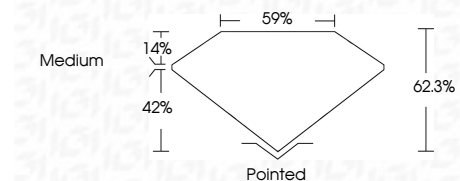

**ELECTRONIC COPY**

LG707542326  
Report verification at igi.org

May 15, 2025  
IGI Report Number **LG707542326**  
Description **LABORATORY GROWN DIAMOND**  
Shape and Cutting Style **OVAL BRILLIANT**  
Measurements **11.94 X 7.93 X 4.94 MM**

**GRADING RESULTS**  
Carat Weight **3.00 CARATS**  
Color Grade **D**  
Clarity Grade **VVS 2**

**ADDITIONAL GRADING INFORMATION**  
Polish **EXCELLENT**  
Symmetry **EXCELLENT**  
Fluorescence **NONE**  
Inscription(s) **IGI LG707542326**  
Comments: This Laboratory Grown Diamond was created by Chemical Vapor Deposition (CVD) growth process. Type IIa

May 15, 2025  
IGI Report No LG707542326  
OVAL BRILLIANT  
3.00 CARATS  
D  
11.94 X 7.93 X 4.94 MM  
Carat Weight  
Color Grade  
Clarity Grade  
Depth  
Table  
Girdle  
Medium  
Pointed  
EXCELLENT  
EXCELLENT  
NONE  
IGI LG707542326  
Comments: This Laboratory Grown Diamond was created by Chemical Vapor Deposition (CVD) growth process. Type IIa

May 15, 2025  
IGI Report Number **LG707542326**  
Description **LABORATORY GROWN DIAMOND**  
Shape and Cutting Style **OVAL BRILLIANT**  
Measurements **11.94 X 7.93 X 4.94 MM**

**GRADING RESULTS**  
Carat Weight **3.00 CARATS**  
Color Grade **D**  
Clarity Grade **VVS 2**