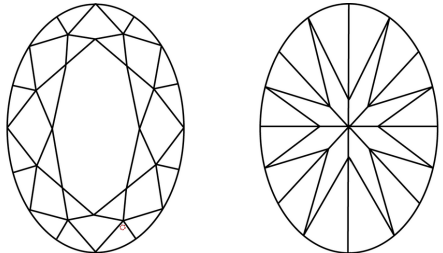

**ELECTRONIC COPY**

LG707542326  
Report verification at igi.org

May 15, 2025  
IGI Report Number **LG707542326**  
Description **LABORATORY GROWN DIAMOND**  
Shape and Cutting Style **OVAL BRILLIANT**  
Measurements **11.94 X 7.93 X 4.94 MM**

May 15, 2025  
IGI Report No LG707542326  
OVAL BRILLIANT  
3.00 CARATS  
D  
11.94 X 7.93 X 4.94 MM  
Carat Weight  
Color Grade  
Clarity Grade  
Depth  
Table  
Girdle  
Medium  
Pointed  
EXCELLENT  
EXCELLENT  
NONE  
IGI LG707542326  
Comments: This Laboratory Grown Diamond was created by Chemical Vapor Deposition (CVD) growth process. Type IIa

May 15, 2025  
IGI Report Number **LG707542326**  
Description **LABORATORY GROWN DIAMOND**  
Shape and Cutting Style **OVAL BRILLIANT**  
Measurements **11.94 X 7.93 X 4.94 MM**

**GRADING RESULTS**  
Carat Weight **3.00 CARATS**  
Color Grade **D**  
Clarity Grade **VVS 2**

**PROPORTIONS**

**CLARITY CHARACTERISTICS**

**KEY TO SYMBOLS**  
Red symbols indicate internal characteristics.  
Green symbols indicate external characteristics.

Sample Image Used

**COLOR**

D	E	F	G	H	I	J	Faint	Very Light	Light
---	---	---	---	---	---	---	-------	------------	-------