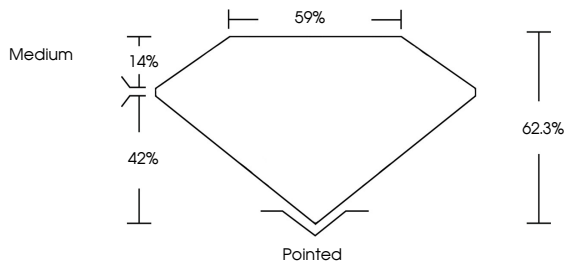

PROPORTIONS