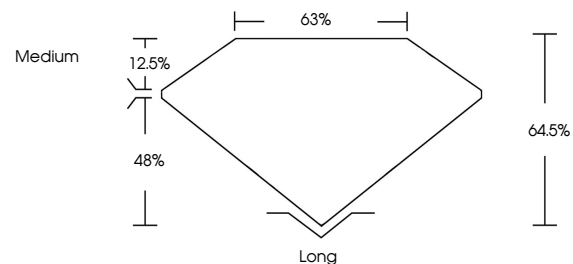

June 9, 2025
IGI Report No LG707548191
EMERALD CUT
8.09 X 5.80 X 3.74 MM
1.70 CARAT
Color Grade **FANCY INTENSE YELLOW**
Clarity Grade **VS 2**
Depth **48%**
Table **12.5%**
Girdle **Medium**
Culet **Long**
Polish **EXCELLENT**
Symmetry **EXCELLENT**
Fluorescence **VERY SLIGHT**
Inscription(s) **IGI LG707548191**
Comments: This Laboratory Grown Diamond was created by Chemical Vapor Deposition (CVD) growth process. Indications of post-growth treatment.

LABORATORY GROWN DIAMOND REPORT

June 9, 2025
IGI Report Number **LG707548191**
Description **LABORATORY GROWN DIAMOND**
Shape and Cutting Style **EMERALD CUT**
Measurements **8.09 X 5.80 X 3.74 MM**

GRADING RESULTS
Carat Weight **1.70 CARAT**
Color Grade **FANCY INTENSE YELLOW**
Clarity Grade **VS 2**

PROPORTIONS

CLARITY CHARACTERISTICS

KEY TO SYMBOLS

Red symbols indicate internal characteristics.
Green symbols indicate external characteristics.

COLOR

D E F G H I J Faint Very Light Light

CLARITY

IF	VS ¹⁻²	VS ¹⁻²	SI ¹⁻²	I ¹⁻³
Internally Flawless	Very Very Slightly Included	Very Slightly Included	Slightly Included	Included