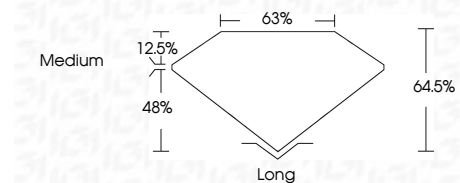

ELECTRONIC COPY

LG707548191
Report verification at igi.org

June 9, 2025
IGI Report Number **LG707548191**
Description **LABORATORY GROWN DIAMOND**
Shape and Cutting Style **EMERALD CUT**
Measurements **8.09 X 5.80 X 3.74 MM**

GRADING RESULTS
Carat Weight **1.70 CARAT**
Color Grade **FANCY INTENSE YELLOW**
Clarity Grade **VS 2**

ADDITIONAL GRADING INFORMATION
Polish **EXCELLENT**
Symmetry **EXCELLENT**
Fluorescence **VERY SLIGHT**
Inscription(s) **IGI LG707548191**
Comments: This Laboratory Grown Diamond was created by Chemical Vapor Deposition (CVD) growth process. Indications of post-growth treatment.

June 9, 2025
IGI Report No LG707548191
EMERALD CUT
8.09 X 5.80 X 3.74 MM
1.70 CARAT
Color Grade **FANCY INTENSE YELLOW**
Clarity Grade **VS 2**
Depth **48%**
Table **12.5%**
Girdle **Medium**
Culet **Long**
Polish **EXCELLENT**
Symmetry **EXCELLENT**
Fluorescence **VERY SLIGHT**
Inscription(s) **IGI LG707548191**
Comments: This Laboratory Grown Diamond was created by Chemical Vapor Deposition (CVD) growth process. Indications of post-growth treatment.

LABORATORY GROWN DIAMOND REPORT

June 9, 2025
IGI Report Number **LG707548191**
Description **LABORATORY GROWN DIAMOND**
Shape and Cutting Style **EMERALD CUT**
Measurements **8.09 X 5.80 X 3.74 MM**

GRADING RESULTS
Carat Weight **1.70 CARAT**
Color Grade **FANCY INTENSE YELLOW**
Clarity Grade **VS 2**