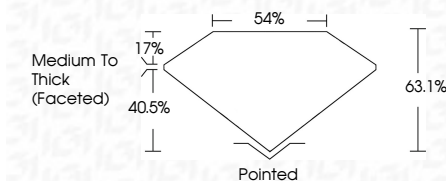

ELECTRONIC COPY

709521453
Report verification at igi.org

September 10, 2025
IGI Report Number **709521453**
Description **NATURAL DIAMOND**
Shape and Cutting Style **PEAR BRILLIANT**
Measurements **8.75 X 5.45 X 3.44 MM**
GRADING RESULTS
Carat Weight **1.01 CARAT**
Color Grade **I**
Clarity Grade **SI 1**
Cut Grade **VERY GOOD**

DIAMOND REPORT

September 10, 2025
IGI Report Number **709521453**
Description **NATURAL DIAMOND**
Shape and Cutting Style **PEAR BRILLIANT**
Measurements **8.75 X 5.45 X 3.44 MM**

GRADING RESULTS

Carat Weight **1.01 CARAT**
Color Grade **I**
Clarity Grade **SI 1**
Cut Grade **VERY GOOD**

ADDITIONAL GRADING INFORMATION

Polish **EXCELLENT**
Symmetry **EXCELLENT**
Fluorescence **NONE**
Inscription(s) **709521453**

PROPORTIONS

Sample Image Used

CLARITY CHARACTERISTICS

KEY TO SYMBOLS

Red symbols indicate internal characteristics.
Green symbols indicate external characteristics.

ADDITIONAL GRADING INFORMATION

Polish **EXCELLENT**
Symmetry **EXCELLENT**
Fluorescence **NONE**
Inscription(s) **709521453**

IGI

September 10, 2025
IGI Report No 709521453
PEAR BRILLIANT
8.75 X 5.45 X 3.44 MM
1.01 CARAT
I
SI 1
VERY GOOD
63.1%
54%
Medium To Thick (Faceted)
Pointed
EXCELLENT
EXCELLENT
NONE
 709521453