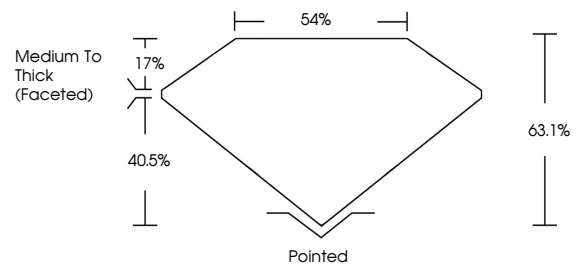

ELECTRONIC COPY

709521453
Report verification at igi.org

September 10, 2025
IGI Report Number **709521453**
Description **NATURAL DIAMOND**
Shape and Cutting Style **PEAR BRILLIANT**
Measurements **8.75 X 5.45 X 3.44 MM**
GRADING RESULTS
Carat Weight **1.01 CARAT**
Color Grade **I**
Clarity Grade **SI 1**
Cut Grade **VERY GOOD**

DIAMOND REPORT

September 10, 2025
IGI Report Number **709521453**
Description **NATURAL DIAMOND**
Shape and Cutting Style **PEAR BRILLIANT**
Measurements **8.75 X 5.45 X 3.44 MM**

GRADING RESULTS

Carat Weight **1.01 CARAT**
Color Grade **I**
Clarity Grade **SI 1**
Cut Grade **VERY GOOD**

ADDITIONAL GRADING INFORMATION

Polish **EXCELLENT**
Symmetry **EXCELLENT**
Fluorescence **NONE**
Inscription(s) **709521453**

PROPORTIONS

Sample Image Used

CLARITY CHARACTERISTICS

KEY TO SYMBOLS

Red symbols indicate internal characteristics.
Green symbols indicate external characteristics.

ADDITIONAL GRADING INFORMATION

Polish **EXCELLENT**
Symmetry **EXCELLENT**
Fluorescence **NONE**
Inscription(s) **709521453**

IGI

September 10, 2025
IGI Report No 709521453
PEAR BRILLIANT
8.75 X 5.45 X 3.44 MM
1.01 CARAT
I
SI 1
VERY GOOD
63.1%
54%
Medium To Thick (Faceted)
Pointed
EXCELLENT
EXCELLENT
NONE
 709521453