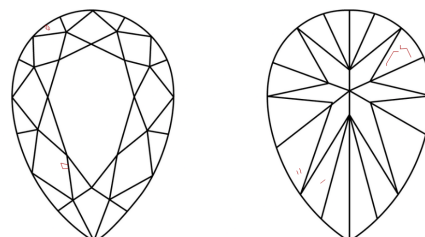

ELECTRONIC COPY

709521453
Report verification at igi.org

September 10, 2025
IGI Report Number **709521453**
Description **NATURAL DIAMOND**
Shape and Cutting Style **PEAR BRILLIANT**
Measurements **8.75 X 5.45 X 3.44 MM**
GRADING RESULTS
Carat Weight **1.01 CARAT**
Color Grade **I**
Clarity Grade **SI 1**
Cut Grade **VERY GOOD**

DIAMOND REPORT

September 10, 2025
IGI Report Number **709521453**
Description **NATURAL DIAMOND**
Shape and Cutting Style **PEAR BRILLIANT**
Measurements **8.75 X 5.45 X 3.44 MM**

GRADING RESULTS

Carat Weight **1.01 CARAT**
Color Grade **I**
Clarity Grade **SI 1**
Cut Grade **VERY GOOD**

ADDITIONAL GRADING INFORMATION

Polish **EXCELLENT**
Symmetry **EXCELLENT**
Fluorescence **NONE**
Inscription(s) **709521453**

PROPORTIONS

Sample Image Used

CLARITY CHARACTERISTICS

KEY TO SYMBOLS

Red symbols indicate internal characteristics.
Green symbols indicate external characteristics.

ADDITIONAL GRADING INFORMATION

Polish **EXCELLENT**
Symmetry **EXCELLENT**
Fluorescence **NONE**
Inscription(s) **709521453**

IGI

September 10, 2025
IGI Report No 709521453
PEAR BRILLIANT
8.75 X 5.45 X 3.44 MM
1.01 CARAT
I
SI 1
VERY GOOD
63.1%
54%
Medium To Thick (Faceted)
Pointed
EXCELLENT
EXCELLENT
NONE
 709521453