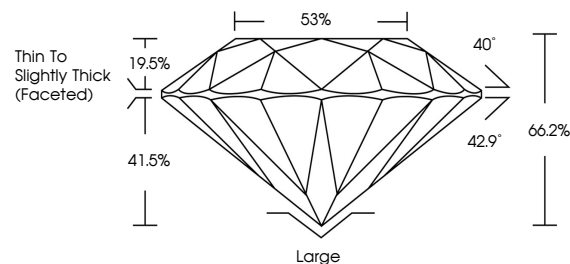

GRADING RESULTS

Carat Weight **1.34 CARAT**
Color Grade **M**
Clarity Grade **VS 1**
Cut Grade **GOOD**

ADDITIONAL GRADING INFORMATION

Polish **EXCELLENT**
Symmetry **VERY GOOD**
Fluorescence **NONE**
Inscription(s) **(IGI) 715558203**

IGI

July 11, 2025
IGI Report No 715558203
OLD EUROPEAN CUT
6.64 - 6.70 X 4.42 MM
1.34 CARAT
M
VS 1
GOOD
66.2%
88%
Thin To Slightly Thick (Faceted)
Large
EXCELLENT
VERY GOOD
NONE
(IGI) 715558203

DIAMOND REPORT

July 11, 2025
IGI Report Number **715558203**
Description **NATURAL DIAMOND**
Shape and Cutting Style **OLD EUROPEAN CUT**
Measurements **6.64 - 6.70 X 4.42 MM**

GRADING RESULTS

Carat Weight **1.34 CARAT**
Color Grade **M**
Clarity Grade **VS 1**
Cut Grade **GOOD**

ADDITIONAL GRADING INFORMATION

Polish **EXCELLENT**
Symmetry **VERY GOOD**
Fluorescence **NONE**
Inscription(s) **(IGI) 715558203**

PROPORTIONS

Sample Image Used

CLARITY CHARACTERISTICS

KEY TO SYMBOLS

Red symbols indicate internal characteristics.
Green symbols indicate external characteristics.