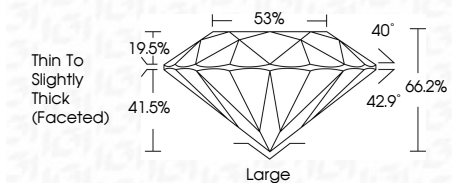

ELECTRONIC COPY

715558203
Report verification at igi.org

July 11, 2025
IGI Report Number **715558203**
Description **NATURAL DIAMOND**
Shape and Cutting Style **OLD EUROPEAN CUT**
Measurements **6.64 - 6.70 X 4.42 MM**

GRADING RESULTS

Carat Weight **1.34 CARAT**
Color Grade **M**
Clarity Grade **VS 1**
Cut Grade **GOOD**

ADDITIONAL GRADING INFORMATION

Polish **EXCELLENT**
Symmetry **VERY GOOD**
Fluorescence **NONE**
Inscription(s) **(IGI) 715558203**

IGI

July 11, 2025
IGI Report No 715558203
OLD EUROPEAN CUT
6.64 - 6.70 X 4.42 MM
1.34 CARAT
M
VS 1
GOOD
66.2%
88%
Thin To Slightly Thick (Faceted)
Large
EXCELLENT
VERY GOOD
NONE
(IGI) 715558203

DIAMOND REPORT

July 11, 2025
IGI Report Number **715558203**
Description **NATURAL DIAMOND**
Shape and Cutting Style **OLD EUROPEAN CUT**
Measurements **6.64 - 6.70 X 4.42 MM**

GRADING RESULTS

Carat Weight **1.34 CARAT**
Color Grade **M**
Clarity Grade **VS 1**
Cut Grade **GOOD**