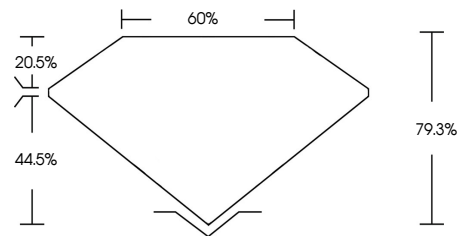

ELECTRONIC COPY

726559316
Report verification at igi.org

September 22, 2025
IGI Report Number **726559316**
Description **NATURAL DIAMOND**
Shape and Cutting Style **SQUARE CUSHION MODIFIED
BRILLIANT**
Measurements **8.90 X 8.56 X 6.79 MM**
GRADING RESULTS
Carat Weight **4.77 CARATS**
Color Grade **BLACK, TREATED COLOR**

September 22, 2025
IGI Report Number **726559316**
Description **NATURAL DIAMOND**
Shape and Cutting Style **SQUARE CUSHION MODIFIED
BRILLIANT**
Measurements **8.90 X 8.56 X 6.79 MM**
GRADING RESULTS
Carat Weight **4.77 CARATS**
Color Grade **BLACK, TREATED COLOR**
ADDITIONAL GRADING INFORMATION
Fluorescence **NONE**
Inscription(s) **726559316**

PROPORTIONS

Sample Image Used

COLOR

D - F	G - J	K - M	N - R	S - Z	FANCY
Colorless	Near Colorless	Slightly Tinted	Very Light Color	Light Color	

CLARITY

IF	VVS ¹⁻²	VS ¹⁻²	SI ¹⁻²	I ¹⁻³
Internally Flawless	Very Very Slightly Included	Very Slightly Included	Slightly Included	Included