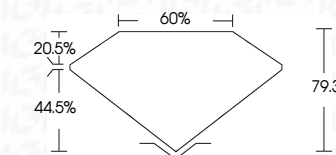

ELECTRONIC COPY

726559316
Report verification at igi.org

September 22, 2025
IGI Report Number **726559316**
Description **NATURAL DIAMOND**
Shape and Cutting Style **SQUARE CUSHION MODIFIED
BRILLIANT**
Measurements **8.90 X 8.56 X 6.79 MM**
GRADING RESULTS
Carat Weight **4.77 CARATS**
Color Grade **BLACK, TREATED COLOR**

September 22, 2025
IGI Report Number **726559316**
Description **NATURAL DIAMOND**
Shape and Cutting Style **SQUARE CUSHION MODIFIED
BRILLIANT**
Measurements **8.90 X 8.56 X 6.79 MM**
GRADING RESULTS
Carat Weight **4.77 CARATS**
Color Grade **BLACK, TREATED COLOR**
ADDITIONAL GRADING INFORMATION
Fluorescence **NONE**
Inscription(s) **726559316**

PROPORTIONS

Sample Image Used

COLOR

D - F	G - J	K - M	N - R	S - Z	FANCY
Colorless	Near Colorless	Slightly Tinted	Very Light Color	Light Color	

CLARITY

IF	VVS ¹⁻²	VS ¹⁻²	SI ¹⁻²	I ¹⁻³
Internally Flawless	Very Very Slightly Included	Very Slightly Included	Slightly Included	Included