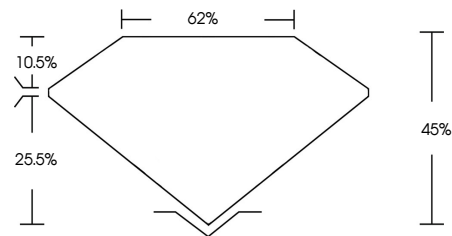

ELECTRONIC COPY

726561297
Report verification at igi.org

September 10, 2025
IGI Report Number 726561297
Description NATURAL DIAMOND
Shape and Cutting Style PENTAGONAL STEP CUT
Measurements 13.56 X 12.67 X 6.10 MM
GRADING RESULTS
Carat Weight 8.12 CARATS
Color Grade BLACK, TREATED COLOR

September 10, 2025
IGI Report Number 726561297
Description NATURAL DIAMOND
Shape and Cutting Style PENTAGONAL STEP CUT
Measurements 13.56 X 12.67 X 6.10 MM
GRADING RESULTS
Carat Weight 8.12 CARATS
Color Grade BLACK, TREATED COLOR
ADDITIONAL GRADING INFORMATION
Fluorescence NONE
Inscription(s) IGI 726561297

PROPORTIONS

Sample Image Used

COLOR

D - F	G - J	K - M	N - R	S - Z	FANCY
Colorless	Near Colorless	Slightly Tinted	Very Light Color	Light Color	

CLARITY

IF	VVS ¹⁻²	VS ¹⁻²	SI ¹⁻²	I ¹⁻³
Internally Flawless	Very Very Slightly Included	Very Slightly Included	Slightly Included	Included

ADDITIONAL GRADING INFORMATION

Fluorescence NONE
Inscription(s) IGI 726561297

IGI

September 10, 2025
IGI Report No 726561297
PENTAGONAL STEP CUT
13.56 X 12.67 X 6.10 MM
8.12 CARATS
BLACK, TREATED COLOR
45%
62%
NONE
IGI 726561297