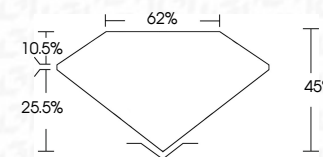

ELECTRONIC COPY

726561297
Report verification at igi.org

September 10, 2025
IGI Report Number 726561297
Description NATURAL DIAMOND
Shape and Cutting Style PENTAGONAL STEP CUT
Measurements 13.56 X 12.67 X 6.10 MM
GRADING RESULTS
Carat Weight 8.12 CARATS
Color Grade BLACK, TREATED COLOR

September 10, 2025
IGI Report Number 726561297
Description NATURAL DIAMOND
Shape and Cutting Style PENTAGONAL STEP CUT
Measurements 13.56 X 12.67 X 6.10 MM
GRADING RESULTS
Carat Weight 8.12 CARATS
Color Grade BLACK, TREATED COLOR
ADDITIONAL GRADING INFORMATION
Fluorescence NONE
Inscription(s) IGI 726561297

PROPORTIONS

Sample Image Used

COLOR

D - F	G - J	K - M	N - R	S - Z	FANCY
Colorless	Near Colorless	Slightly Tinted	Very Light Color	Light Color	

CLARITY

IF	VVS ¹⁻²	VS ¹⁻²	SI ¹⁻²	I ¹⁻³
Internally Flawless	Very Very Slightly Included	Very Slightly Included	Slightly Included	Included

ADDITIONAL GRADING INFORMATION

Fluorescence NONE
Inscription(s) IGI 726561297

IGI

September 10, 2025
IGI Report No 726561297
PENTAGONAL STEP CUT
13.56 X 12.67 X 6.10 MM
8.12 CARATS
BLACK, TREATED COLOR
45%
62%
NONE
IGI 726561297