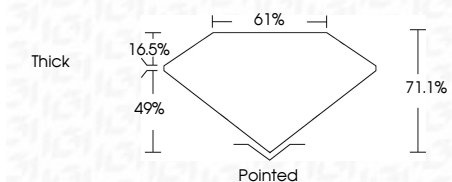

ELECTRONIC COPY

728551321
Report verification at igi.org

September 5, 2025
IGI Report Number **728551321**
Description **NATURAL DIAMOND**
Shape and Cutting Style **SQUARE EMERALD CUT**
Measurements **5.41 X 5.23 X 3.72 MM**

GRADING RESULTS

Carat Weight **1.00 CARAT**
Color Grade **J**
Clarity Grade **SI 1**
Cut Grade **VERY GOOD**

ADDITIONAL GRADING INFORMATION

Polish **EXCELLENT**
Symmetry **EXCELLENT**
Fluorescence **VERY SLIGHT**
Inscription(s) **IGI 728551321**

IGI

September 5, 2025
IGI Report No 728551321
SQUARE EMERALD CUT
1.00 CARAT J
5.41 X 5.23 X 3.72 MM
Color Grade SI 1
Clarity Grade VERY GOOD
Depth 71.1%
Table 61%
Girdle Thick
Culet Pointed
Polish EXCELLENT
Symmetry EXCELLENT
Fluorescence VERY SLIGHT
Inscriptions(s) IGI 728551321

DIAMOND REPORT

September 5, 2025
IGI Report Number **728551321**
Description **NATURAL DIAMOND**
Shape and Cutting Style **SQUARE EMERALD CUT**
Measurements **5.41 X 5.23 X 3.72 MM**

GRADING RESULTS

Carat Weight **1.00 CARAT**
Color Grade **J**
Clarity Grade **SI 1**
Cut Grade **VERY GOOD**