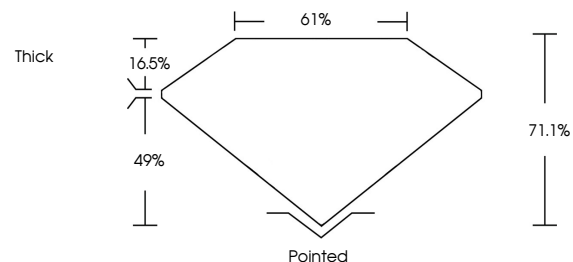

PROPORTIONS