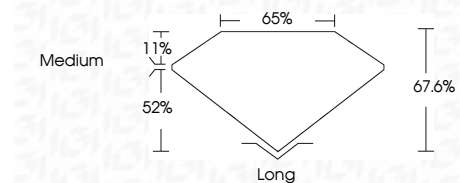

ELECTRONIC COPY

728551349
Report verification at igi.org

September 5, 2025
IGI Report Number **728551349**
Description **NATURAL DIAMOND**
Shape and Cutting Style **EMERALD CUT**
Measurements **8.54 X 5.96 X 4.03 MM**
GRADING RESULTS
Carat Weight **2.02 CARATS**
Color Grade **H**
Clarity Grade **INTERNALLY FLAWLESS**
Cut Grade **VERY GOOD**

DIAMOND REPORT

September 5, 2025
IGI Report Number **728551349**
Description **NATURAL DIAMOND**
Shape and Cutting Style **EMERALD CUT**
Measurements **8.54 X 5.96 X 4.03 MM**

GRADING RESULTS

Carat Weight **2.02 CARATS**
Color Grade **H**
Clarity Grade **INTERNALLY FLAWLESS**
Cut Grade **VERY GOOD**

ADDITIONAL GRADING INFORMATION

Polish **EXCELLENT**
Symmetry **EXCELLENT**
Fluorescence **NONE**
Inscription(s) **728551349**

PROPORTIONS

Sample Image Used

CLARITY CHARACTERISTICS

KEY TO SYMBOLS

Red symbols indicate internal characteristics.
Green symbols indicate external characteristics.

ADDITIONAL GRADING INFORMATION

Polish **EXCELLENT**
Symmetry **EXCELLENT**
Fluorescence **NONE**
Inscription(s) **728551349**

IGI

September 5, 2025	IGI Report No 728551349	EMERALD CUT	8.54 X 5.96 X 4.03 MM	2.02 CARATS	H	IF	VERY GOOD	65%	67.6%	Medium	Long	EXCELLENT	EXCELLENT	NONE	728551349
IGI Report No	728551349	EMERALD CUT	8.54 X 5.96 X 4.03 MM	2.02 CARATS	H	IF	VERY GOOD	65%	67.6%	Medium	Long	EXCELLENT	EXCELLENT	NONE	728551349
IGI Report No	728551349	EMERALD CUT	8.54 X 5.96 X 4.03 MM	2.02 CARATS	H	IF	VERY GOOD	65%	67.6%	Medium	Long	EXCELLENT	EXCELLENT	NONE	728551349