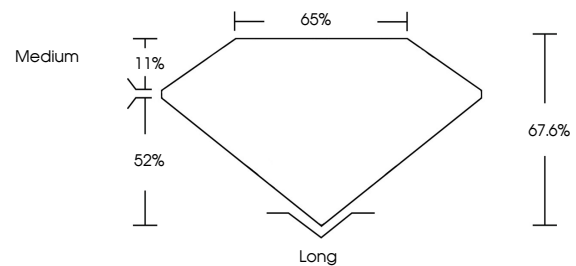

ELECTRONIC COPY

728551349
Report verification at igi.org

September 5, 2025
IGI Report Number **728551349**
Description **NATURAL DIAMOND**
Shape and Cutting Style **EMERALD CUT**
Measurements **8.54 X 5.96 X 4.03 MM**
GRADING RESULTS
Carat Weight **2.02 CARATS**
Color Grade **H**
Clarity Grade **INTERNALLY FLAWLESS**
Cut Grade **VERY GOOD**

DIAMOND REPORT

September 5, 2025
IGI Report Number **728551349**
Description **NATURAL DIAMOND**
Shape and Cutting Style **EMERALD CUT**
Measurements **8.54 X 5.96 X 4.03 MM**

GRADING RESULTS

Carat Weight **2.02 CARATS**
Color Grade **H**
Clarity Grade **INTERNALLY FLAWLESS**
Cut Grade **VERY GOOD**

ADDITIONAL GRADING INFORMATION

Polish **EXCELLENT**
Symmetry **EXCELLENT**
Fluorescence **NONE**
Inscription(s) **728551349**

PROPORTIONS

Sample Image Used

CLARITY CHARACTERISTICS

KEY TO SYMBOLS

Red symbols indicate internal characteristics.
Green symbols indicate external characteristics.

ADDITIONAL GRADING INFORMATION

Polish **EXCELLENT**
Symmetry **EXCELLENT**
Fluorescence **NONE**
Inscription(s) **728551349**

IGI

September 5, 2025	IGI Report No 728551349	EMERALD CUT	8.54 X 5.96 X 4.03 MM	2.02 CARATS	H	IF	VERY GOOD	65%	67.6%	Medium	Long	EXCELLENT	EXCELLENT	NONE	728551349
IGI Report No	728551349	EMERALD CUT	8.54 X 5.96 X 4.03 MM	2.02 CARATS	H	IF	VERY GOOD	65%	67.6%	Medium	Long	EXCELLENT	EXCELLENT	NONE	728551349
IGI Report No	728551349	EMERALD CUT	8.54 X 5.96 X 4.03 MM	2.02 CARATS	H	IF	VERY GOOD	65%	67.6%	Medium	Long	EXCELLENT	EXCELLENT	NONE	728551349