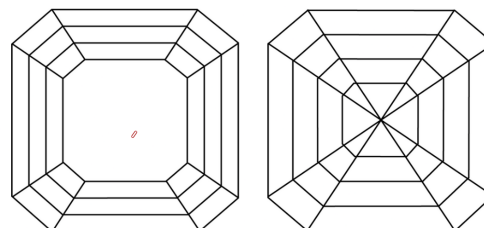

IGI

September 12, 2025
IGI Report No 728551645
SQUARE EMERALD CUT
6.92 X 6.68 X 4.64 MM
2.02 CARATS
I
VS 2
VERY GOOD
69.5%
63%
Thick
Pointed
EXCELLENT
EXCELLENT
STRONG
(IGI) 728551645

DIAMOND REPORT

September 12, 2025
IGI Report Number **728551645**
Description **NATURAL DIAMOND**
Shape and Cutting Style **SQUARE EMERALD CUT**
Measurements **6.92 X 6.68 X 4.64 MM**

PROPORTIONS

Sample Image Used

CLARITY CHARACTERISTICS

KEY TO SYMBOLS

Red symbols indicate internal characteristics.
Green symbols indicate external characteristics.

COLOR

D - F	G - J	K - M	N - R	S - Z	FANCY
Colorless	Near Colorless	Slightly Tinted	Very Light Color	Light Color	