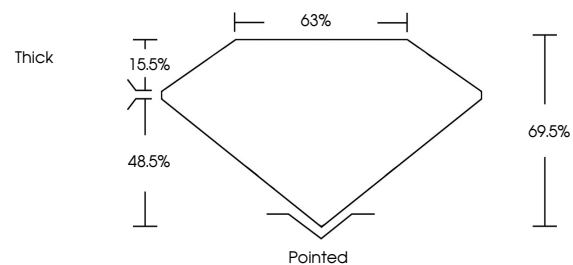

PROPORTIONS