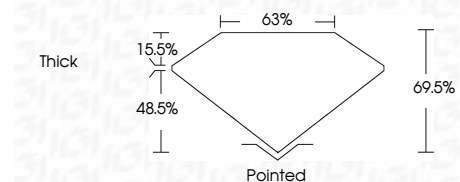

ELECTRONIC COPY

728551645
Report verification at igi.org

September 12, 2025
IGI Report Number **728551645**
Description **NATURAL DIAMOND**
Shape and Cutting Style **SQUARE EMERALD CUT**
Measurements **6.92 X 6.68 X 4.64 MM**

GRADING RESULTS

Carat Weight **2.02 CARATS**
Color Grade **I**
Clarity Grade **VS 2**
Cut Grade **VERY GOOD**

ADDITIONAL GRADING INFORMATION

Polish **EXCELLENT**
Symmetry **EXCELLENT**
Fluorescence **STRONG**
Inscription(s) **(IGI) 728551645**

IGI

September 12, 2025
IGI Report No 728551645
SQUARE EMERALD CUT
6.92 X 6.68 X 4.64 MM
2.02 CARATS
I
VS 2
VERY GOOD
69.5%
63%
Thick
Pointed
EXCELLENT
EXCELLENT
STRONG
(IGI) 728551645

DIAMOND REPORT

September 12, 2025
IGI Report Number **728551645**
Description **NATURAL DIAMOND**
Shape and Cutting Style **SQUARE EMERALD CUT**
Measurements **6.92 X 6.68 X 4.64 MM**