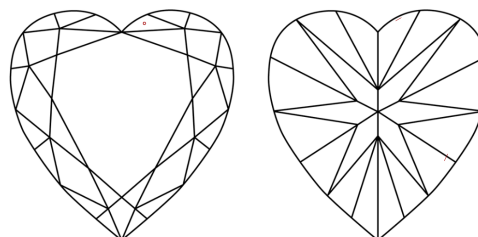

DIAMOND REPORT

September 12, 2025
IGI Report Number **728551738**
Description **NATURAL DIAMOND**
Shape and Cutting Style **HEART BRILLIANT**
Measurements **7.44 X 8.67 X 5.41 MM**

GRADING RESULTS

Carat Weight **2.02 CARATS**
Color Grade **G**
Clarity Grade **VS 1**
Cut Grade **VERY GOOD**

ADDITIONAL GRADING INFORMATION

Polish **EXCELLENT**
Symmetry **EXCELLENT**
Fluorescence **VERY SLIGHT**
Inscription(s) **(IGI) 728551738**

PROPORTIONS

Sample Image Used

CLARITY CHARACTERISTICS

KEY TO SYMBOLS

Red symbols indicate internal characteristics.
Green symbols indicate external characteristics.

COLOR

D - F	G - J	K - M	N - R	S - Z	FANCY
Colorless	Near Colorless	Slightly Tinted	Very Light Color	Light Color	