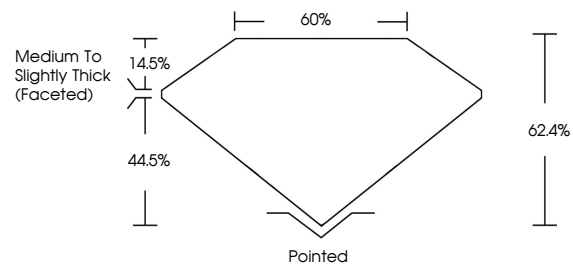

GRADING RESULTS

Carat Weight **2.02 CARATS**
Color Grade **G**
Clarity Grade **VS 1**
Cut Grade **VERY GOOD**

ADDITIONAL GRADING INFORMATION

Polish **EXCELLENT**
Symmetry **EXCELLENT**
Fluorescence **VERY SLIGHT**
Inscription(s) **(IGI) 728551738**

September 12, 2025
IGI Report No 728551738
HEART BRILLIANT
7.44 X 8.67 X 5.41 MM
2.02 CARATS
G
VS 1
VERY GOOD
62.4%
60%
Medium To Slightly Thick (Faceted)
Pointed
EXCELLENT
EXCELLENT
VERY SLIGHT
VERY SLIGHT
(IGI) 728551738

DIAMOND REPORT

September 12, 2025
IGI Report Number **728551738**
Description **NATURAL DIAMOND**
Shape and Cutting Style **HEART BRILLIANT**
Measurements **7.44 X 8.67 X 5.41 MM**

GRADING RESULTS

Carat Weight **2.02 CARATS**
Color Grade **G**
Clarity Grade **VS 1**
Cut Grade **VERY GOOD**

ADDITIONAL GRADING INFORMATION

Polish **EXCELLENT**
Symmetry **EXCELLENT**
Fluorescence **VERY SLIGHT**
Inscription(s) **(IGI) 728551738**

PROPORTIONS

Sample Image Used

CLARITY CHARACTERISTICS

KEY TO SYMBOLS