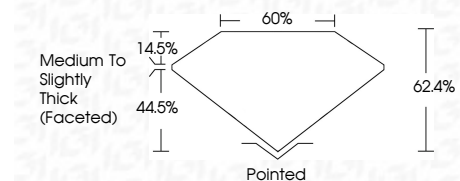

ELECTRONIC COPY

728551738
Report verification at igi.org

September 12, 2025
IGI Report Number **728551738**
Description **NATURAL DIAMOND**
Shape and Cutting Style **HEART BRILLIANT**
Measurements **7.44 X 8.67 X 5.41 MM**

GRADING RESULTS

Carat Weight **2.02 CARATS**
Color Grade **G**
Clarity Grade **VS 1**
Cut Grade **VERY GOOD**

ADDITIONAL GRADING INFORMATION

Polish **EXCELLENT**
Symmetry **EXCELLENT**
Fluorescence **VERY SLIGHT**
Inscription(s) **(IGI) 728551738**

September 12, 2025
IGI Report No 728551738
HEART BRILLIANT
7.44 X 8.67 X 5.41 MM
2.02 CARATS
G
VS 1
VERY GOOD
62.4%
60%
Medium To Slightly Thick (Faceted)
Pointed
EXCELLENT
EXCELLENT
VERY SLIGHT
VERY SLIGHT
(IGI) 728551738

DIAMOND REPORT

September 12, 2025
IGI Report Number **728551738**
Description **NATURAL DIAMOND**
Shape and Cutting Style **HEART BRILLIANT**
Measurements **7.44 X 8.67 X 5.41 MM**

GRADING RESULTS

Carat Weight **2.02 CARATS**
Color Grade **G**
Clarity Grade **VS 1**
Cut Grade **VERY GOOD**