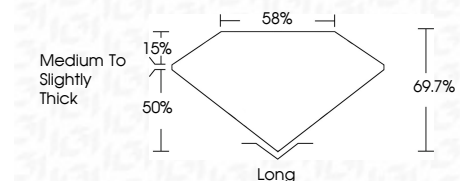

ELECTRONIC COPY

LG729530957
Report verification at igi.org

September 9, 2025
IGI Report Number **LG729530957**
Description **LABORATORY GROWN DIAMOND**
Shape and Cutting Style **EMERALD CUT**
Measurements **9.78 X 6.61 X 4.61 MM**

GRADING RESULTS
Carat Weight **3.04 CARATS**
Color Grade **FANCY VIVID PINK**
Clarity Grade **VS 2**

ADDITIONAL GRADING INFORMATION
Polish **EXCELLENT**
Symmetry **EXCELLENT**
Fluorescence **VERY SLIGHT**
Inscription(s) **IGI LG729530957**
Comments: This Laboratory Grown Diamond was created by Chemical Vapor Deposition (CVD) growth process. Indications of post-growth treatment.

September 9, 2025
IGI Report No LG729530957
EMERALD CUT
3.04 CARATS
Carat Weight
Color Grade **FANCY VIVID PINK**
Clarity Grade **VS 2**
Depth **69.7%**
Table **58%**
Girdle **Medium to Slightly Thick**
Culet **Long**
Polish **EXCELLENT**
Symmetry **EXCELLENT**
Fluorescence **VERY SLIGHT**
Inscription(s) **IGI LG729530957**
Comments: This Laboratory Grown Diamond was created by Chemical Vapor Deposition (CVD) growth process. Indications of post-growth treatment.

GRADING RESULTS
Carat Weight **3.04 CARATS**
Color Grade **FANCY VIVID PINK**
Clarity Grade **VS 2**

ADDITIONAL GRADING INFORMATION
Polish **EXCELLENT**
Symmetry **EXCELLENT**
Fluorescence **VERY SLIGHT**
Inscription(s) **IGI LG729530957**