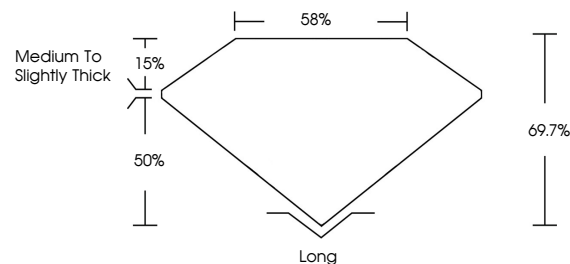

PROPORTIONS