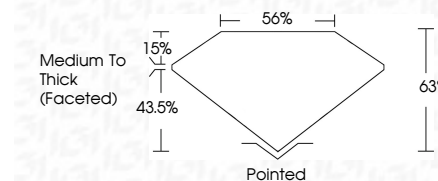

**ELECTRONIC COPY**

LG729548686  
Report verification at igi.org

September 8, 2025  
IGI Report Number **LG729548686**  
Description **LABORATORY GROWN DIAMOND**  
Shape and Cutting Style **PEAR BRILLIANT**  
Measurements **8.64 X 5.59 X 3.52 MM**

**GRADING RESULTS**

Carat Weight **1.00 CARAT**  
Color Grade **G-R**  
Clarity Grade **VS 1**

**ADDITIONAL GRADING INFORMATION**

Polish **EXCELLENT**  
Symmetry **EXCELLENT**  
Fluorescence **NONE**  
Inscription(s) **IGI LG729548686**  
Comments: This Laboratory Grown Diamond was created by Chemical Vapor Deposition (CVD) growth process. Type IIa

September 8, 2025  
IGI Report No LG729548686  
**PEAR BRILLIANT**  
1.00 CARAT  
G-R  
8.64 X 5.59 X 3.52 MM  
Carat Weight  
Color Grade  
Clarity Grade  
Depth  
Table  
Girdle  
Medium To Thick (Faceted)  
Pointed  
EXCELLENT  
EXCELLENT  
NONE  
IGI LG729548686  
Inscription(s)  
Comments: This Laboratory Grown Diamond was created by Chemical Vapor Deposition (CVD) growth process. Type IIa

**LABORATORY GROWN DIAMOND REPORT**

September 8, 2025  
IGI Report Number **LG729548686**  
Description **LABORATORY GROWN DIAMOND**  
Shape and Cutting Style **PEAR BRILLIANT**  
Measurements **8.64 X 5.59 X 3.52 MM**