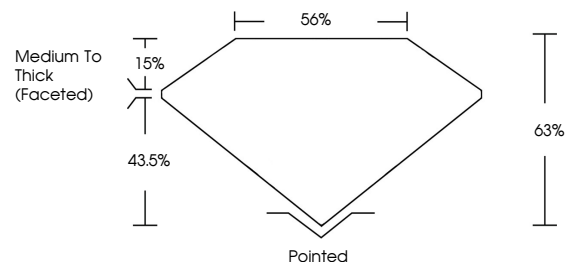

PROPORTIONS