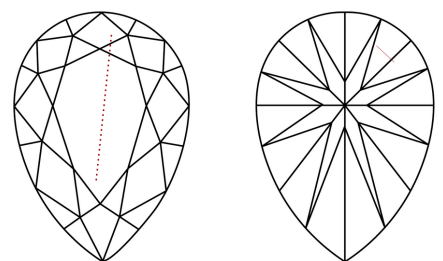

ELECTRONIC COPY

731572140
Report verification at igi.org

September 9, 2025
IGI Report Number **731572140**
Description **NATURAL DIAMOND**
Shape and Cutting Style **PEAR BRILLIANT**
Measurements **9.75 X 6.28 X 3.49 MM**

GRADING RESULTS

Carat Weight **1.40 CARAT**
Color Grade **K**
Clarity Grade **SI 1**
Cut Grade **VERY GOOD**

ADDITIONAL GRADING INFORMATION

Polish **EXCELLENT**
Symmetry **EXCELLENT**
Fluorescence **NONE**
Inscription(s) **IGI 731572140**

September 9, 2025
IGI Report No 731572140
PEAR BRILLIANT
1.40 CARAT **K**
9.75 X 6.28 X 3.49 MM
Color Grade **SI 1**
Clarity Grade **VERY GOOD**
Depth **55.6%**
Table **35%**
Girdle **61%**
Slightly Thick to Very Thick (Faceted)
Pointed
Polish **EXCELLENT**
Symmetry **EXCELLENT**
Fluorescence **NONE**
Inscriptions(s) **IGI 731572140**

Sample Image Used

PROPORTIONS

CLARITY CHARACTERISTICS

KEY TO SYMBOLS

Red symbols indicate internal characteristics.
Green symbols indicate external characteristics.

COLOR

D - F	G - J	K - M	N - R	S - Z	FANCY
Colorless	Near Colorless	Slightly Tinted	Very Light Color	Light Color	