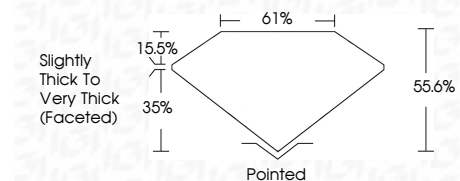

ELECTRONIC COPY

731572140
Report verification at igi.org

September 9, 2025
IGI Report Number **731572140**
Description **NATURAL DIAMOND**
Shape and Cutting Style **PEAR BRILLIANT**
Measurements **9.75 X 6.28 X 3.49 MM**

GRADING RESULTS

Carat Weight **1.40 CARAT**
Color Grade **K**
Clarity Grade **SI 1**
Cut Grade **VERY GOOD**

ADDITIONAL GRADING INFORMATION

Polish **EXCELLENT**
Symmetry **EXCELLENT**
Fluorescence **NONE**
Inscription(s) **IGI 731572140**

September 9, 2025
IGI Report No 731572140
PEAR BRILLIANT
1.40 CARAT **K**
9.75 X 6.28 X 3.49 MM
Color Grade **SI 1**
Clarity Grade **VERY GOOD**
Depth **55.6%**
Table **35%**
Girdle **61%**
Slightly Thick to Very Thick (Faceted)
Pointed
Polish **EXCELLENT**
Symmetry **EXCELLENT**
Fluorescence **NONE**
Inscriptions(s) **IGI 731572140**