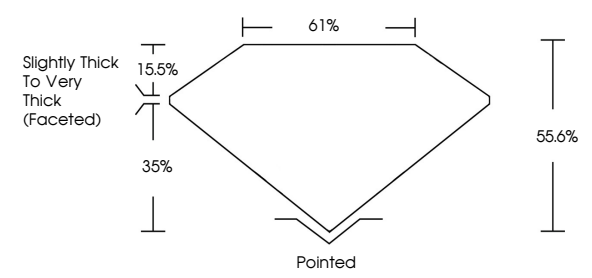

ELECTRONIC COPY

731572140
Report verification at igi.org

September 9, 2025
IGI Report Number **731572140**
Description **NATURAL DIAMOND**
Shape and Cutting Style **PEAR BRILLIANT**
Measurements **9.75 X 6.28 X 3.49 MM**

GRADING RESULTS

Carat Weight **1.40 CARAT**
Color Grade **K**
Clarity Grade **SI 1**
Cut Grade **VERY GOOD**

ADDITIONAL GRADING INFORMATION

Polish **EXCELLENT**
Symmetry **EXCELLENT**
Fluorescence **NONE**
Inscription(s) **IGI 731572140**

September 9, 2025
IGI Report No 731572140
PEAR BRILLIANT
1.40 CARAT **K**
9.75 X 6.28 X 3.49 MM
Color Grade **SI 1**
Clarity Grade **VERY GOOD**
Depth **55.6%**
Table **35%**
Girdle **61%**
Slightly Thick to Very Thick (Faceted)
Pointed
Polish **EXCELLENT**
Symmetry **EXCELLENT**
Fluorescence **NONE**
Inscriptions(s) **IGI 731572140**

Sample Image Used

PROPORTIONS

CLARITY CHARACTERISTICS

KEY TO SYMBOLS

Red symbols indicate internal characteristics.
Green symbols indicate external characteristics.

COLOR

D - F	G - J	K - M	N - R	S - Z	FANCY
Colorless	Near Colorless	Slightly Tinted	Very Light Color	Light Color	