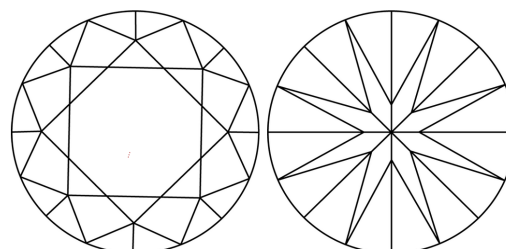

ELECTRONIC COPY

LG731582780
Report verification at igi.org

September 10, 2025
IGI Report Number **LG731582780**
Description **LABORATORY GROWN DIAMOND**
Shape and Cutting Style **ROUND BRILLIANT**
Measurements **8.29 - 8.35 X 5.00 MM**
GRADING RESULTS
Carat Weight **2.12 CARATS**
Color Grade **FANCY INTENSE GREEN**
Clarity Grade **VVS 1**
Cut Grade **IDEAL**

September 10, 2025
IGI Report Number **LG731582780**
Description **LABORATORY GROWN DIAMOND**
Shape and Cutting Style **ROUND BRILLIANT**
Measurements **8.29 - 8.35 X 5.00 MM**

GRADING RESULTS

Carat Weight **2.12 CARATS**
Color Grade **FANCY INTENSE GREEN**
Clarity Grade **VVS 1**
Cut Grade **IDEAL**

Secondary color: Blue

PROPORTIONS

Sample Image Used

CLARITY CHARACTERISTICS

KEY TO SYMBOLS

Red symbols indicate internal characteristics.
Green symbols indicate external characteristics.

COLOR

D E F G H I J Faint Very Light Light