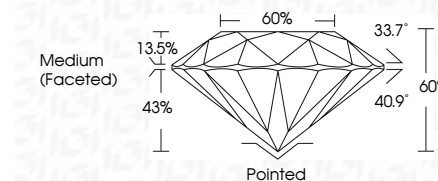

ELECTRONIC COPY

LG731582780
Report verification at igi.org

September 10, 2025
IGI Report Number **LG731582780**
Description **LABORATORY GROWN DIAMOND**
Shape and Cutting Style **ROUND BRILLIANT**
Measurements **8.29 - 8.35 X 5.00 MM**
GRADING RESULTS
Carat Weight **2.12 CARATS**
Color Grade **FANCY INTENSE GREEN**
Clarity Grade **VVS 1**
Cut Grade **IDEAL**

September 10, 2025
IGI Report Number **LG731582780**
Description **LABORATORY GROWN DIAMOND**
Shape and Cutting Style **ROUND BRILLIANT**
Measurements **8.29 - 8.35 X 5.00 MM**

GRADING RESULTS

Carat Weight **2.12 CARATS**
Color Grade **FANCY INTENSE GREEN**
Clarity Grade **VVS 1**
Cut Grade **IDEAL**

Secondary color: Blue

PROPORTIONS

Sample Image Used

CLARITY CHARACTERISTICS

KEY TO SYMBOLS

Red symbols indicate internal characteristics.
Green symbols indicate external characteristics.

COLOR

D E F G H I J Faint Very Light Light

CLARITY

IF VS¹⁻² VS¹⁻² SI¹⁻² I¹⁻³

Internally Flawless Very Very Slightly Included Very Slightly Included Slightly Included Included

ADDITIONAL GRADING INFORMATION

Polish **EXCELLENT**
Symmetry **EXCELLENT**
Fluorescence **NONE**
Inscription(s) **IGI LG731582780**
Comments: This Laboratory Grown Diamond was created by Chemical Vapor Deposition (CVD) growth process.
Indications of post-growth treatment.
Secondary color: Blue