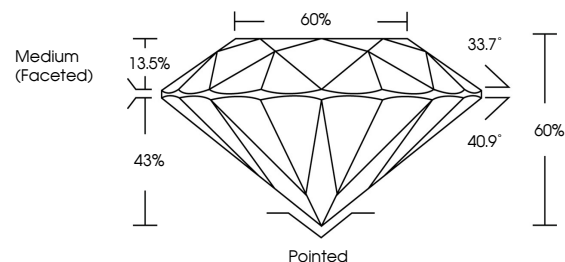

ELECTRONIC COPY

LG731582780
Report verification at igi.org

September 10, 2025
IGI Report Number **LG731582780**
Description **LABORATORY GROWN DIAMOND**
Shape and Cutting Style **ROUND BRILLIANT**
Measurements **8.29 - 8.35 X 5.00 MM**
GRADING RESULTS
Carat Weight **2.12 CARATS**
Color Grade **FANCY INTENSE GREEN**
Clarity Grade **VVS 1**
Cut Grade **IDEAL**

September 10, 2025
IGI Report Number **LG731582780**
Description **LABORATORY GROWN DIAMOND**
Shape and Cutting Style **ROUND BRILLIANT**
Measurements **8.29 - 8.35 X 5.00 MM**

GRADING RESULTS

Carat Weight **2.12 CARATS**
Color Grade **FANCY INTENSE GREEN**
Clarity Grade **VVS 1**
Cut Grade **IDEAL**

ADDITIONAL GRADING INFORMATION

Polish **EXCELLENT**
Symmetry **EXCELLENT**
Fluorescence **NONE**
Inscription(s) **IGI LG731582780**

Comments: This Laboratory Grown Diamond was created by Chemical Vapor Deposition (CVD) growth process.
Indications of post-growth treatment.

Secondary color: Blue

PROPORTIONS

Sample Image Used

CLARITY CHARACTERISTICS

KEY TO SYMBOLS

Red symbols indicate internal characteristics.
Green symbols indicate external characteristics.

COLOR

D E F G H I J Faint Very Light Light