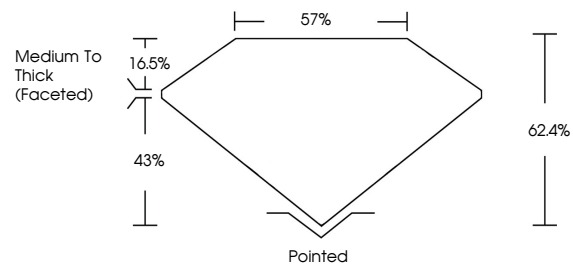

ELECTRONIC COPY

732581535
Report verification at igi.org

September 15, 2025
IGI Report Number **732581535**
Description **NATURAL DIAMOND**
Shape and Cutting Style **PEAR BRILLIANT**
Measurements **15.61 X 9.33 X 5.82 MM**
GRADING RESULTS
Carat Weight **5.02 CARATS**
Color Grade **I**
Clarity Grade **INTERNALLY FLAWLESS**
Cut Grade **VERY GOOD**

DIAMOND REPORT

September 15, 2025
IGI Report Number **732581535**
Description **NATURAL DIAMOND**
Shape and Cutting Style **PEAR BRILLIANT**
Measurements **15.61 X 9.33 X 5.82 MM**

GRADING RESULTS

Carat Weight **5.02 CARATS**
Color Grade **I**
Clarity Grade **INTERNALLY FLAWLESS**
Cut Grade **VERY GOOD**

ADDITIONAL GRADING INFORMATION

Polish **EXCELLENT**
Symmetry **EXCELLENT**
Fluorescence **NONE**
Inscription(s) **732581535**

PROPORTIONS

Sample Image Used

CLARITY CHARACTERISTICS

KEY TO SYMBOLS

Red symbols indicate internal characteristics.
Green symbols indicate external characteristics.

ADDITIONAL GRADING INFORMATION

Polish **EXCELLENT**
Symmetry **EXCELLENT**
Fluorescence **NONE**
Inscription(s) **732581535**

IGI

September 15, 2025
IGI Report No 732581535
PEAR BRILLIANT
15.61 X 9.33 X 5.82 MM
5.02 CARATS
I
VERY GOOD
62.4%
57%
Medium To Thick (Faceted)
Pointed
EXCELLENT
EXCELLENT
NONE
732581535