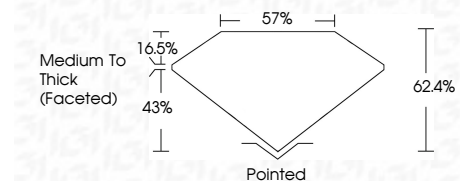

ELECTRONIC COPY

732581535
Report verification at igi.org

September 15, 2025
IGI Report Number **732581535**
Description **NATURAL DIAMOND**
Shape and Cutting Style **PEAR BRILLIANT**
Measurements **15.61 X 9.33 X 5.82 MM**
GRADING RESULTS
Carat Weight **5.02 CARATS**
Color Grade **I**
Clarity Grade **INTERNALLY FLAWLESS**
Cut Grade **VERY GOOD**

DIAMOND REPORT

September 15, 2025
IGI Report Number **732581535**
Description **NATURAL DIAMOND**
Shape and Cutting Style **PEAR BRILLIANT**
Measurements **15.61 X 9.33 X 5.82 MM**

GRADING RESULTS

Carat Weight **5.02 CARATS**
Color Grade **I**
Clarity Grade **INTERNALLY FLAWLESS**
Cut Grade **VERY GOOD**

ADDITIONAL GRADING INFORMATION

Polish **EXCELLENT**
Symmetry **EXCELLENT**
Fluorescence **NONE**
Inscription(s) **732581535**

PROPORTIONS

Sample Image Used

CLARITY CHARACTERISTICS

KEY TO SYMBOLS

Red symbols indicate internal characteristics.
Green symbols indicate external characteristics.

ADDITIONAL GRADING INFORMATION

Polish **EXCELLENT**
Symmetry **EXCELLENT**
Fluorescence **NONE**
Inscription(s) **732581535**

IGI

September 15, 2025
IGI Report No 732581535
PEAR BRILLIANT
15.61 X 9.33 X 5.82 MM
5.02 CARATS
I
VERY GOOD
62.4%
57%
Medium To Thick (Faceted)
Pointed
EXCELLENT
EXCELLENT
NONE
732581535