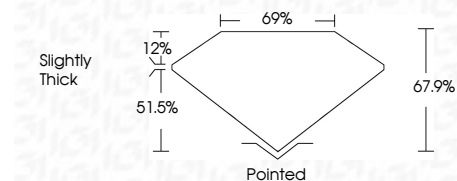

**INTERNATIONAL
GEMOLOGICAL
INSTITUTE**

ELECTRONIC COPY

LG733506051
Report verification at igi.org

LABORATORY GROWN DIAMOND REPORT

September 9, 2025
IGI Report Number **LG733506051**
Description **LABORATORY GROWN DIAMOND**
Shape and Cutting Style **CUT CORNERED
RECTANGULAR MODIFIED
BRILLIANT**

Measurements **7.74 X 5.35 X 3.63 MM**

GRADING RESULTS

Carat Weight **1.32 CARAT**
Color Grade **D**
Clarity Grade **VVS 2**

ADDITIONAL GRADING INFORMATION

Polish **EXCELLENT**
Symmetry **EXCELLENT**
Fluorescence **NONE**
Inscription(s) **(LGI) LG733506051**
Comments: This Laboratory Grown Diamond was created by Chemical Vapor Deposition (CVD) growth process. Type IIa

September 9, 2025
IGI Report No LG733506051
CUT CORNERED RECT. MODIFIED BRILLIANT
7.74 X 5.35 X 3.63 MM
1.32 CARAT
D
VVS 2
67.9%
69%
Slightly Thick
Pointed
EXCELLENT
EXCELLENT
NONE
(LGI) LG733506051
Comments: This Laboratory Grown Diamond was created by Chemical Vapor Deposition (CVD) growth process. Type IIa

LABORATORY GROWN DIAMOND REPORT

September 9, 2025
IGI Report Number **LG733506051**
Description **LABORATORY GROWN DIAMOND**
Shape and Cutting Style **CUT CORNERED RECTANGULAR
MODIFIED BRILLIANT**
Measurements **7.74 X 5.35 X 3.63 MM**