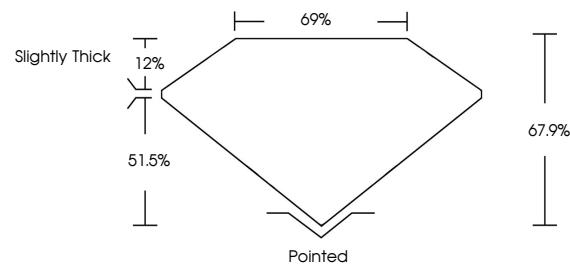

Measurements **7.74 X 5.35 X 3.63 MM**

GRADING RESULTS

Carat Weight **1.32 CARAT**
Color Grade **D**
Clarity Grade **VVS 2**

ADDITIONAL GRADING INFORMATION

Polish **EXCELLENT**
Symmetry **EXCELLENT**
Fluorescence **NONE**
Inscription(s) **(LGI) LG733506051**
Comments: This Laboratory Grown Diamond was created by Chemical Vapor Deposition (CVD) growth process. Type IIa

GRADING RESULTS

Carat Weight **1.32 CARAT**
Color Grade **D**
Clarity Grade **VVS 2**

ADDITIONAL GRADING INFORMATION

Polish **EXCELLENT**
Symmetry **EXCELLENT**
Fluorescence **NONE**
Inscription(s) **(LGI) LG733506051**

Comments: This Laboratory Grown Diamond was created by Chemical Vapor Deposition (CVD) growth process. Type IIa

PROPORTIONS

CLARITY CHARACTERISTICS

KEY TO SYMBOLS

Red symbols indicate internal characteristics.
Green symbols indicate external characteristics.