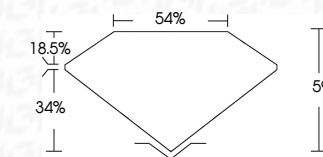

COLOR

D - F	G - J	K - M	N - R	S - Z	FANCY
Colorless	Near Colorless	Slightly Tinted	Very Light Color	Light Color	

CLARITY

IF	VVS¹⁻²	VS¹⁻²	SI¹⁻²	I¹⁻³
Internally Flawless	Very Very Slightly Included	Very Slightly Included	Slightly Included	Included

ADDITIONAL GRADING INFORMATION

Fluorescence **NONE**
Inscription(s) **735571915**