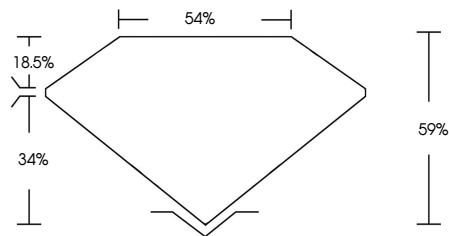

ELECTRONIC COPY

735571915
Report verification at igi.org

November 7, 2025
IGI Report Number **735571915**
Description **NATURAL DIAMOND**
Shape and Cutting Style **EMERALD MIXED CUT**
Measurements **7.67 X 6.31 X 3.72 MM**
GRADING RESULTS
Carat Weight **1.73 CARAT**
Color Grade **BLACK, TREATED COLOR**

November 7, 2025
IGI Report Number **735571915**
Description **NATURAL DIAMOND**
Shape and Cutting Style **EMERALD MIXED CUT**
Measurements **7.67 X 6.31 X 3.72 MM**
GRADING RESULTS
Carat Weight **1.73 CARAT**
Color Grade **BLACK, TREATED COLOR**

ADDITIONAL GRADING INFORMATION

Fluorescence **NONE**
Inscription(s) **735571915**

PROPORTIONS

Sample Image Used