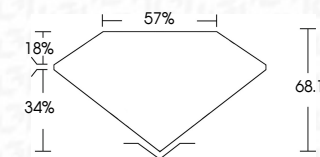

ELECTRONIC COPY

737527584
Report verification at igi.org

November 7, 2025
IGI Report Number **737527584**
Description **NATURAL DIAMOND**
Shape and Cutting Style **EMERALD MIXED CUT**
Measurements **8.07 X 6.53 X 4.45 MM**
GRADING RESULTS
Carat Weight **2.55 CARATS**
Color Grade **BLACK, TREATED COLOR**

November 7, 2025
IGI Report Number **737527584**
Description **NATURAL DIAMOND**
Shape and Cutting Style **EMERALD MIXED CUT**
Measurements **8.07 X 6.53 X 4.45 MM**
GRADING RESULTS
Carat Weight **2.55 CARATS**
Color Grade **BLACK, TREATED COLOR**

ADDITIONAL GRADING INFORMATION

Fluorescence **NONE**
Inscription(s) **737527584**

PROPORTIONS

Sample Image Used

COLOR

D - F	G - J	K - M	N - R	S - Z	FANCY
Colorless	Near Colorless	Slightly Tinted	Very Light Color	Light Color	