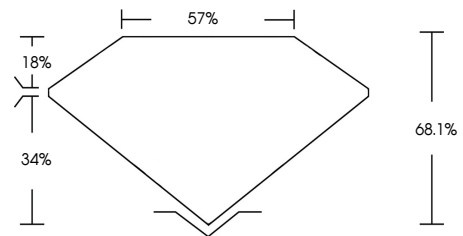

ELECTRONIC COPY

737527584
Report verification at igi.org

November 7, 2025
IGI Report Number **737527584**
Description **NATURAL DIAMOND**
Shape and Cutting Style **EMERALD MIXED CUT**
Measurements **8.07 X 6.53 X 4.45 MM**
GRADING RESULTS
Carat Weight **2.55 CARATS**
Color Grade **BLACK, TREATED COLOR**

November 7, 2025
IGI Report Number **737527584**
Description **NATURAL DIAMOND**
Shape and Cutting Style **EMERALD MIXED CUT**
Measurements **8.07 X 6.53 X 4.45 MM**
GRADING RESULTS
Carat Weight **2.55 CARATS**
Color Grade **BLACK, TREATED COLOR**

ADDITIONAL GRADING INFORMATION

Fluorescence **NONE**
Inscription(s) **737527584**

PROPORTIONS

Sample Image Used