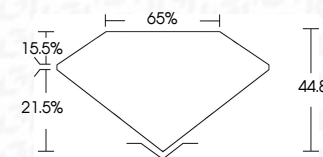

ELECTRONIC COPY

737540072
Report verification at igi.org

November 10, 2025
IGI Report Number **737540072**
Description **NATURAL DIAMOND**
Shape and Cutting Style **PEAR BRILLIANT**
Measurements **10.05 X 8.04 X 3.60 MM**
GRADING RESULTS
Carat Weight **2.09 CARATS**
Color Grade **BLACK, TREATED COLOR**

November 10, 2025
IGI Report Number **737540072**
Description **NATURAL DIAMOND**
Shape and Cutting Style **PEAR BRILLIANT**
Measurements **10.05 X 8.04 X 3.60 MM**
GRADING RESULTS
Carat Weight **2.09 CARATS**
Color Grade **BLACK, TREATED COLOR**
ADDITIONAL GRADING INFORMATION
Fluorescence **NONE**
Inscription(s) **737540072**

PROPORTIONS

Sample Image Used

COLOR

D - F	G - J	K - M	N - R	S - Z	FANCY
Colorless	Near Colorless	Slightly Tinted	Very Light Color	Light Color	

CLARITY

IF	VS ¹⁻²	VS ¹⁻²	SI ¹⁻²	I ¹⁻³
Internally Flawless	Very Very Slightly Included	Very Slightly Included	Slightly Included	Included

ADDITIONAL GRADING INFORMATION

Fluorescence **NONE**
Inscription(s) **737540072**

IGI

November 10, 2025
IGI Report No 737540072
PEAR BRILLIANT
2.09 CARATS
10.05 X 8.04 X 3.60 MM
Color Grade **BLACK, TREATED COLOR**
Carat Weight
Depth 44.8%
Table 65%
Girdle
Culet
Fluorescence **NONE**
Inscriptions(s) **737540072**