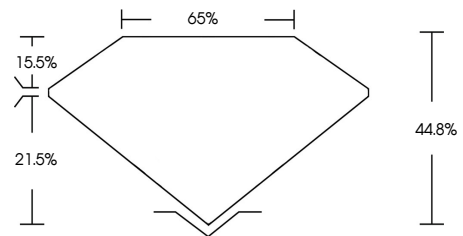

ELECTRONIC COPY

737540072
Report verification at igi.org

November 10, 2025
IGI Report Number **737540072**
Description **NATURAL DIAMOND**
Shape and Cutting Style **PEAR BRILLIANT**
Measurements **10.05 X 8.04 X 3.60 MM**
GRADING RESULTS
Carat Weight **2.09 CARATS**
Color Grade **BLACK, TREATED COLOR**

November 10, 2025
IGI Report Number **737540072**
Description **NATURAL DIAMOND**
Shape and Cutting Style **PEAR BRILLIANT**
Measurements **10.05 X 8.04 X 3.60 MM**
GRADING RESULTS
Carat Weight **2.09 CARATS**
Color Grade **BLACK, TREATED COLOR**
ADDITIONAL GRADING INFORMATION
Fluorescence **NONE**
Inscription(s) **737540072**

PROPORTIONS

Sample Image Used

COLOR

D - F	G - J	K - M	N - R	S - Z	FANCY
Colorless	Near Colorless	Slightly Tinted	Very Light Color	Light Color	

CLARITY

IF	VS ¹⁻²	VS ¹⁻²	SI ¹⁻²	I ¹⁻³
Internally Flawless	Very Very Slightly Included	Very Slightly Included	Slightly Included	Included

ADDITIONAL GRADING INFORMATION

Fluorescence **NONE**
Inscription(s) **737540072**

IGI

November 10, 2025
IGI Report No 737540072
PEAR BRILLIANT
2.09 CARATS
10.05 X 8.04 X 3.60 MM
Color Grade **BLACK, TREATED COLOR**
Carat Weight
Depth 44.8%
Table 65%
Girdle
Culet
Fluorescence **NONE**
Inscriptions(s) **737540072**