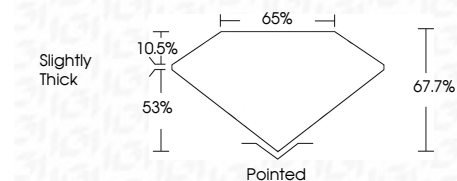

ELECTRONIC COPY

LG737573046
Report verification at igi.org

September 27, 2025
IGI Report Number **LG737573046**
Description **LABORATORY GROWN DIAMOND**
Shape and Cutting Style **CUT CORNERED
RECTANGULAR MODIFIED
BRILLIANT**
Measurements **7.87 X 5.42 X 3.67 MM**

GRADING RESULTS
Carat Weight **1.32 CARAT**
Color Grade **D**
Clarity Grade **VVS 2**

ADDITIONAL GRADING INFORMATION
Polish **EXCELLENT**
Symmetry **EXCELLENT**
Fluorescence **NONE**
Inscription(s) **IGI LG737573046**
Comments: This Laboratory Grown Diamond was created by Chemical Vapor Deposition (CVD) growth process. Type IIa

September 27, 2025
IGI Report No LG737573046
CUT CORNERED RECT. MODIFIED BRILLIANT
1.32 CARAT
D
VVS 2
67.7%
53%
10.5%
Slightly Thick
Pointed
EXCELLENT
EXCELLENT
NONE
IGI LG737573046
Comments: This Laboratory Grown Diamond was created by Chemical Vapor Deposition (CVD) growth process. Type IIa

LABORATORY GROWN DIAMOND REPORT

September 27, 2025
IGI Report Number **LG737573046**
Description **LABORATORY GROWN DIAMOND**
Shape and Cutting Style **CUT CORNERED RECTANGULAR
MODIFIED BRILLIANT**
Measurements **7.87 X 5.42 X 3.67 MM**