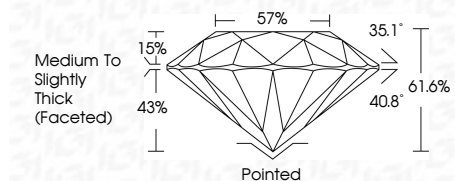

ADDITIONAL GRADING INFORMATION

Polish EXCELLENT

Symmetry EXCELLENT

Fluorescence NONE

Inscription(s) IGI LG739515270

Comments: This Laboratory Grown Diamond was created by Chemical Vapor Deposition (CVD) growth process. Type IIa

IGI

September 30, 2025
IGI Report No LG739515270
ROUND BRILLIANT
6.47 - 6.51 X 4.00 MM
1.04 CARAT
Color Grade D
Clarity Grade VVS 2
Depth 61.6%
Table 57%
Grade Medium To Slightly Thick (Faceted)
Cutler Pointed
Polish EXCELLENT
Symmetry EXCELLENT
Fluorescence NONE
Inscriptions(s) IGI LG739515270
Comments: This Laboratory Grown Diamond was created by Chemical Vapor Deposition (CVD) growth process. Type IIa

Certified SUSTAINABILITY RATED DIAMOND SCS GLOBAL SERVICES. All certified diamonds come with an individual certificate, ONLY available at an accredited retailer. Includes QR code.