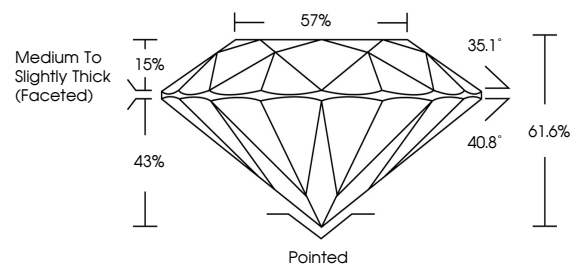

ELECTRONIC COPY

LG739515270
Report verification at igi.org

September 30, 2025

IGI Report Number LG739515270

Description LABORATORY GROWN DIAMOND

Shape and Cutting Style ROUND BRILLIANT

Measurements 6.47 - 6.51 X 4.00 MM

GRADING RESULTS

Carat Weight 1.04 CARAT

Color Grade D

Clarity Grade VVS 2

Cut Grade IDEAL

September 30, 2025
IGI Report Number LG739515270
Description LABORATORY GROWN DIAMOND
Shape and Cutting Style ROUND BRILLIANT
Measurements 6.47 - 6.51 X 4.00 MM

GRADING RESULTS

Carat Weight 1.04 CARAT

Color Grade D

Clarity Grade VVS 2

Cut Grade IDEAL

ADDITIONAL GRADING INFORMATION

Polish EXCELLENT

Symmetry EXCELLENT

Fluorescence NONE

Inscription(s) IGI LG739515270

Comments: This Laboratory Grown Diamond was created by Chemical Vapor Deposition (CVD) growth process. Type IIa

PROPORTIONS