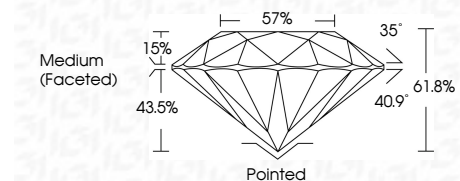

**ELECTRONIC COPY**

LG743541067  
Report verification at igi.org

October 15, 2025  
IGI Report Number **LG743541067**  
Description **LABORATORY GROWN DIAMOND**  
Shape and Cutting Style **ROUND BRILLIANT**  
Measurements **6.48 - 6.54 X 4.01 MM**

**GRADING RESULTS**  
Carat Weight **1.04 CARAT**  
Color Grade **D**  
Clarity Grade **VVS 2**  
Cut Grade **IDEAL**

**ADDITIONAL GRADING INFORMATION**  
Polish **EXCELLENT**  
Symmetry **EXCELLENT**  
Fluorescence **NONE**  
Inscription(s) **IGI LG743541067**  
Comments: This Laboratory Grown Diamond was created by Chemical Vapor Deposition (CVD) growth process. Type IIa

October 15, 2025  
IGI Report No LG743541067  
**ROUND BRILLIANT**  
6.48 - 6.54 X 4.01 MM  
1.04 CARAT  
D  
VVS 2  
IDEAL  
61.8%  
57%  
Medium (Faceted)  
Pointed  
EXCELLENT  
EXCELLENT  
NONE  
IGI LG743541067  
Comments: This Laboratory Grown Diamond was created by Chemical Vapor Deposition (CVD) growth process. Type IIa

**GRADING RESULTS**  
Carat Weight **1.04 CARAT**  
Color Grade **D**  
Clarity Grade **VVS 2**  
Cut Grade **IDEAL**

**ADDITIONAL GRADING INFORMATION**  
Polish **EXCELLENT**  
Symmetry **EXCELLENT**  
Fluorescence **NONE**  
Inscription(s) **IGI LG743541067**