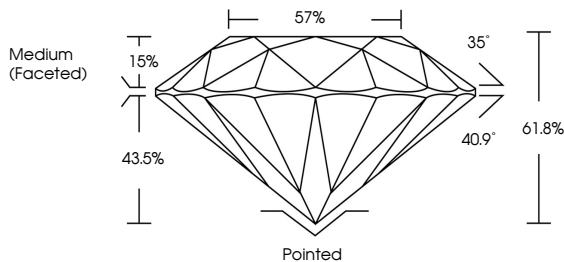

PROPORTIONS